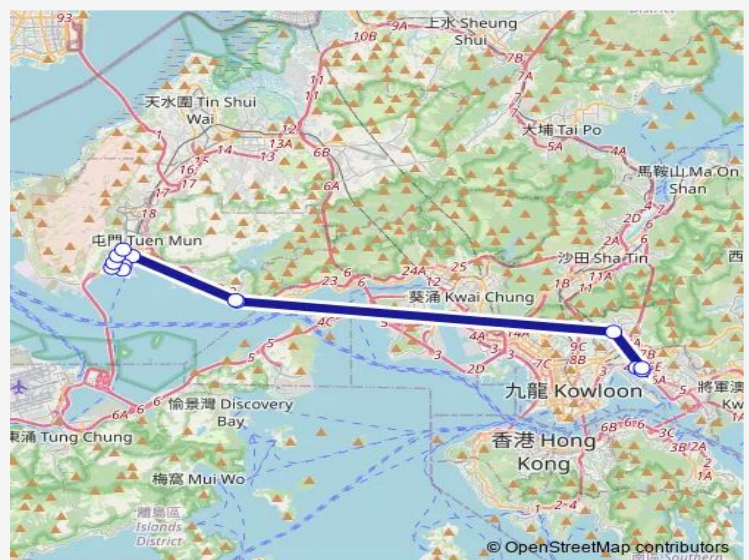

[Ctb] Shatin Pass Road, Lung Cheung Road[[Kmb] Wong TAI SIN BBI - Wong TAI SIN Temple

[Kmb] Tuen MUN Road Interchange

[Ctb] Tuen MUN Road BUS-BUS Interchange, Tuen MUN Road[[Kmb] Tuen MUN Road Interchange

[Ctb] Tuen MUN Swimming Pool, HOI Wong Road[[Kmb] Tuen MUN Swimming Pool[[Lwb] Tuen MUN Swimming Pool

[Ctb] WU Tsui House WU King Estate, WU King Road[[Kmb] WU Tsui House WU King Estate[[Lrtfeeder] WU Tsui House, WU King Estate[[Lwb] WU Tsui House WU King Estate

[Ctb] SIU HEI Court, WU King Road[[Kmb] WU Boon House WU King Estate[[Lrtfeeder] SIU HEI Court

[Ctb] Melody Garden, WU Chui Road[[Kmb] Melody Garden[[Lrtfeeder] Melody Garden

[Ctb] SIU Shan Court, Lung MUN Road[[Kmb] Butterfly Station[[Lrtfeeder] LR Butterfly Stop[[Lwb] Butterfly Station

Route schedule

[Ctb] LAM WAH Street Playground, Wang Kwong Road[[Kmb+Ctb] LAM WAH Street Playground/
Lam WAH Street Playground, Wang Kwong Road[[Kmb] LAM WAH Street Playground — [Ctb] Lung MUN Oasis[[Kmb] Lung MUN Oasis BUS Terminus

Monday	17:30
Tuesday	17:30
Wednesday	17:30
Thursday	17:30
Friday	17:30
Saturday	—
Sunday	—

Route info

Direction: [Ctb] LAM WAH Street Playground, Wang Kwong Road[[Kmb+Ctb] LAM WAH Street Playground/
Lam WAH Street Playground, Wang Kwong Road[[Kmb] LAM WAH Street Playground

Stops: 13

Trip Duration: 1 hour 7 min

259x — LAM WAH Street Playground - Tuen MUN (Lung MUN Oasis) **BusMaps**