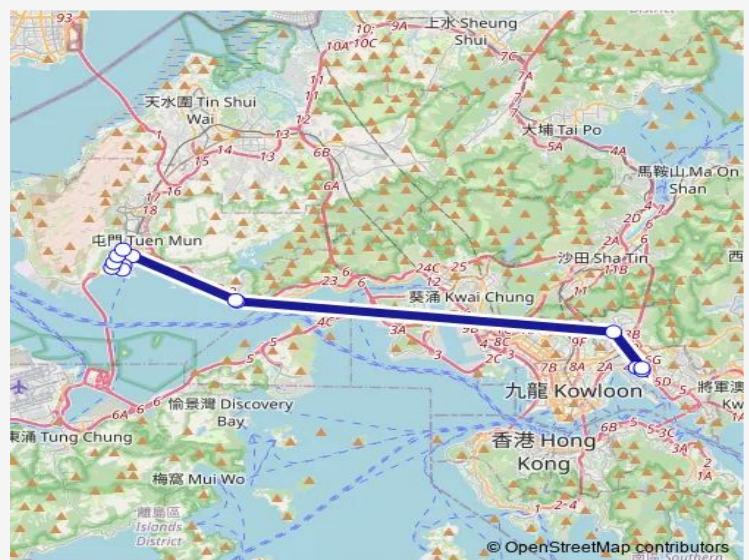

[Ctb] SHA TIN Pass Road, Lung Cheung Road[[Kmb] Wong TAI SIN BBI - Wong TAI SIN Temple

[Kmb] Tuen MUN Road Interchange

[Ctb] Tuen MUN Road BUS-BUS Interchange, Tuen MUN Road[[Kmb] Tuen MUN Road Interchange

[Ctb] Tuen MUN Swimming Pool, HOI Wong Road[[Kmb] Tuen MUN Swimming Pool[[Lwb] Tuen MUN Swimming Pool

[Ctb] WU Tsui House WU King Estate, WU King Road[[Kmb] WU Tsui House WU King Estate[[Lrtfeeder] WU Tsui House, WU King Estate[[Lwb] WU Tsui House WU King Estate

[Ctb] SIU HEI Court, WU King Road[[Kmb] WU Boon House WU King Estate[[Lrtfeeder] SIU HEI Court

[Ctb] Melody Garden, WU Chui Road[[Kmb] Melody Garden[[Lrtfeeder] Melody Garden

[Ctb] SIU Shan Court, Lung MUN Road[[Kmb] Butterfly Station[[Lrtfeeder] LR Butterfly Stop[[Lwb] Butterfly Station

Route schedule

[Ctb] LAM WAH Street Playground, Wang Kwong Road[[Kmb+Ctb] LAM WAH Street Playground/
Lam WAH Street Playground, Wang Kwong Road[[Kmb] LAM WAH Street Playground — [Ctb] Lung MUN Oasis[[Kmb] Lung MUN Oasis BUS Terminus

Monday	17:30
Tuesday	17:30
Wednesday	17:30
Thursday	17:30
Friday	17:30
Saturday	—
Sunday	—

Route info

Direction: [Ctb] LAM WAH Street Playground, Wang Kwong Road[[Kmb+Ctb] LAM WAH Street Playground/
Lam WAH Street Playground, Wang Kwong Road[[Kmb] LAM WAH Street Playground

Stops: 13

Trip Duration: 1 hour 33 min