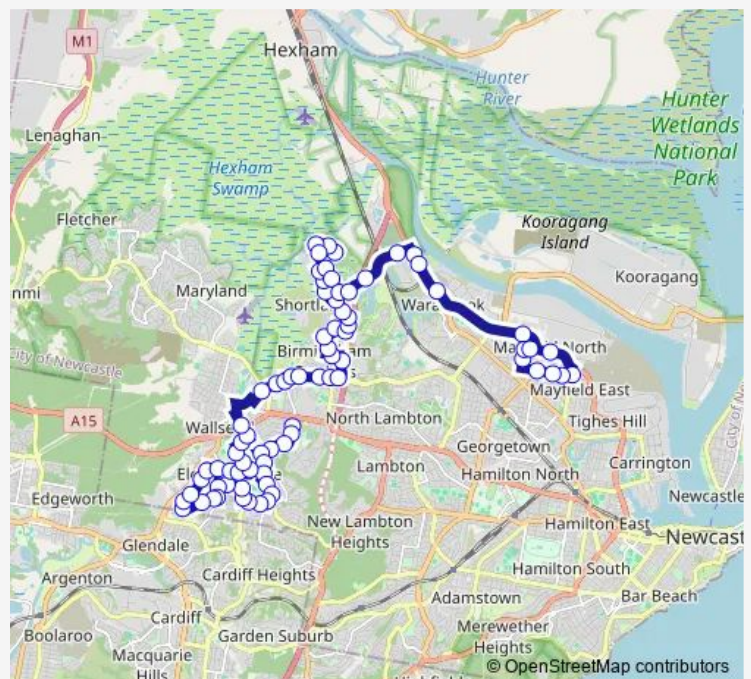

Route schedule

Douglas St Opp Marie St — Hunter Christian School, Bull St

Monday	07:10
Tuesday	07:10
Wednesday	07:10
Thursday	07:10
Friday	07:10
Saturday	—
Sunday	—

Route info

Direction: Douglas St Opp Marie St

Stops: 77

Trip Duration: 0 hour 55 min

6242 — Elernore Vale to Mayfield Christian

Aries Way After Virgo St

Aries Way Opp Taurus St

Aries Way At Aquarius Av

Croudace Rd At Jubilee Rd

Croudace Rd Opp Elmore Vale Public School

Cowper St Opp Platt St

Cameron St Opp Nash St

Cameron St Before Tillie St

Birmingham Gardens Ambulance Station, Wilkinson Av

Wilkinson Av At Cunningham St

Wilkinson Av After Morris St

Wilkinson Av At King St

Sandgate Cemetery, Wallsend Rd

Maitland Rd Opp Wallsend Rd

Maitland Rd At Mangrove Rd

609 Maitland Rd

Industrial Dr After Woodstock St

Industrial Dr Opp Avon St

Mayfield East Public School, Ingall St

Crebert St Before Fawcett St