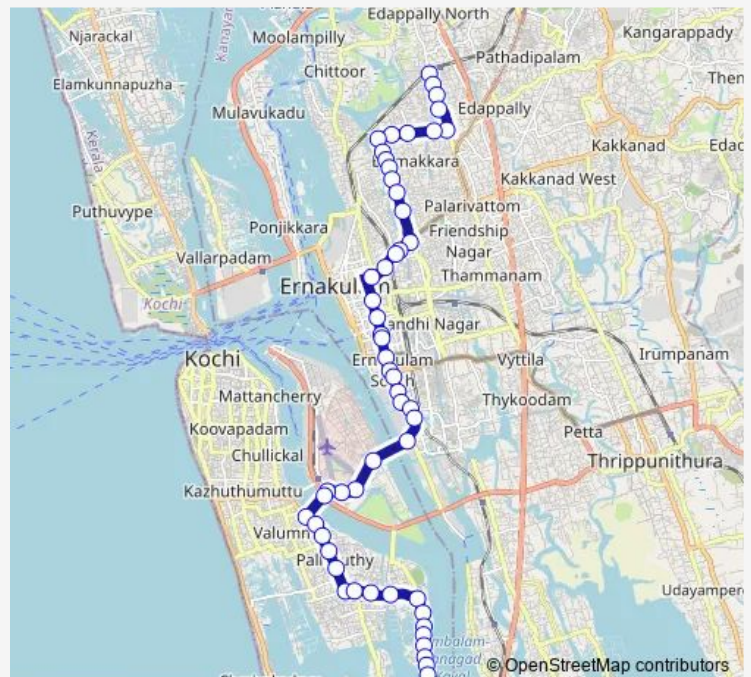

### Route schedule

Ponekkara — Edakochi

Monday 06:00

Tuesday 06:00

Wednesday 06:00

Thursday 06:00

Friday 06:00

Saturday 06:00

### Route info

Direction: Ponekkara

Stops: 54

Trip Duration: 1 hour 4 min

Edakochi ↔ Ponekkara

Shenoys

Maharajas Ground Metro

Maharajas Ground

## Route info

Direction: Edakochi

Stops: 57

Trip Duration: 1 hour 4 min

Thevara Junction

Thevara

Atlantis

Cochin Shipyard Main Gate