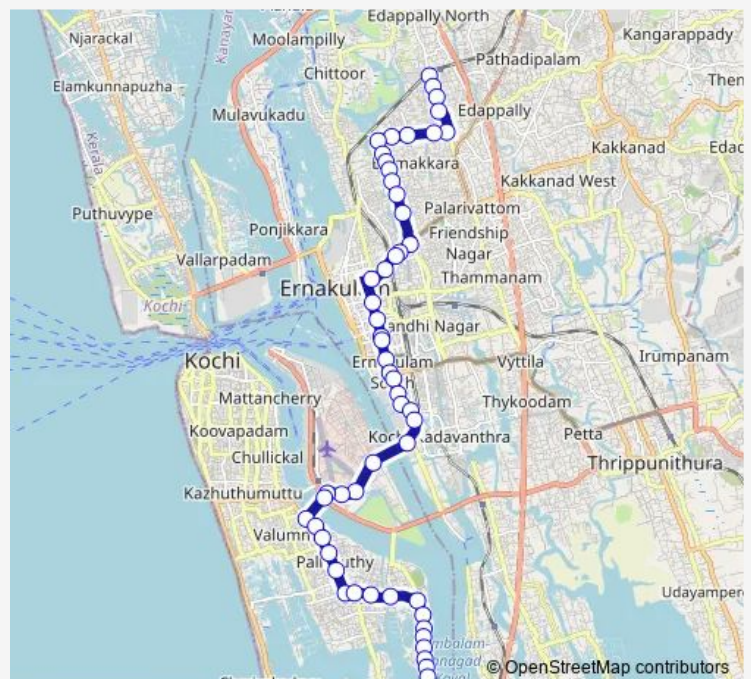

Thursday 06:00

Friday 06:00

Saturday 06:00

Sunday 06:00

Route info

Direction: Ponekkara

Stops: 54

Trip Duration: 1 hour 4 min

Edakochi ↔ Ponekkara

Shenoys

Maharajas Ground Metro

Maharajas Ground

Jose Junction

Pallimukku Junction

Medical Trust Hospital

Ravipuram

Route info

Direction: Edakochi

Stops: 57

Trip Duration: 1 hour 4 min

Thevara Junction

Thevara

Atlantis

Cochin Shipyard Main Gate