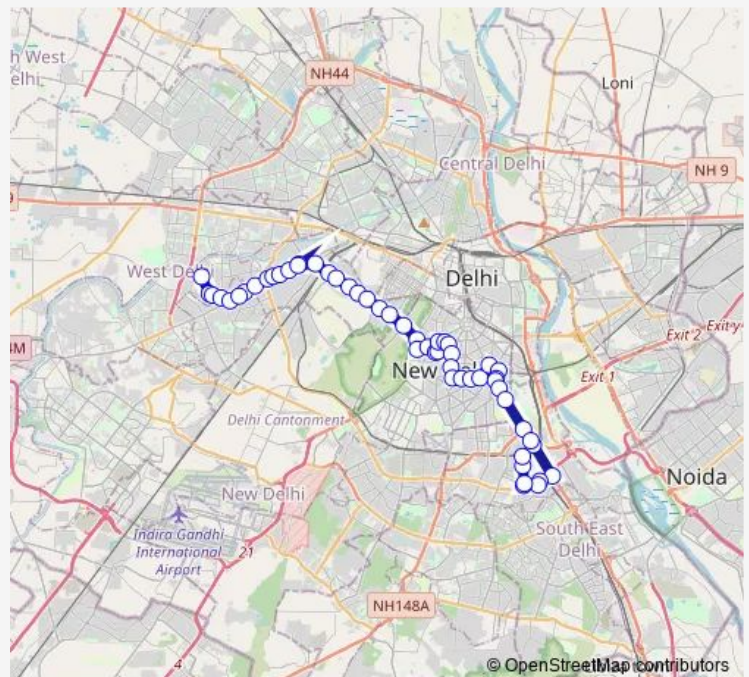

South Patel Nagar (Metro Station)

East Patel Nagar

Shankar Road

Route schedule

Khayala Colony Terminal — Jal Vihar Terminal

Monday 05:05-19:10

Tuesday 05:05-19:10

Wednesday 05:05-19:10

Thursday 05:05-19:10

Friday 05:05-19:10

Saturday 05:05-19:10

Sunday 05:05-19:10

Route info

Direction: Khayala Colony Terminal

Stops: 53

Trip Duration: 2 hour 1 min