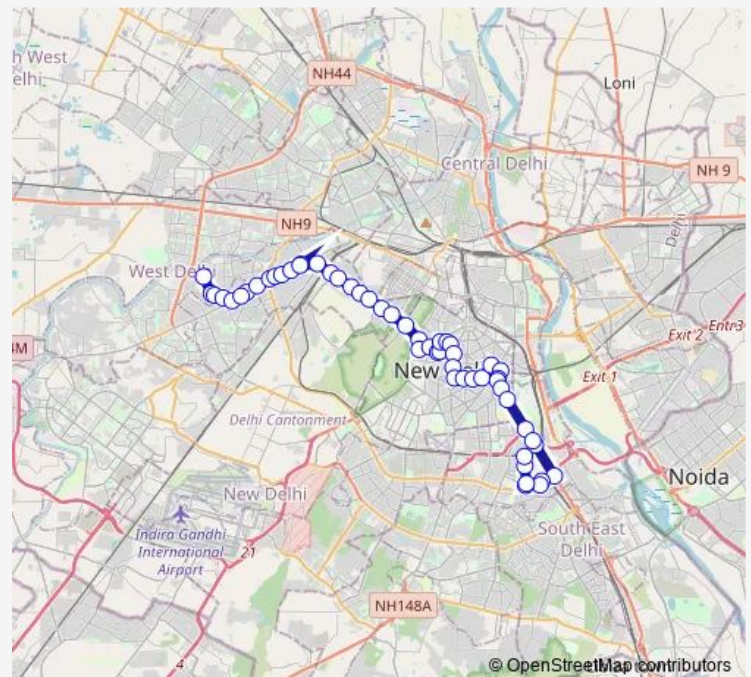

### Route schedule

Khayala Colony Terminal — Jal Vihar Terminal

Monday 05:05-19:10

Tuesday 05:05-19:10

Wednesday 05:05-19:10

Thursday 05:05-19:10

Friday 05:05-19:10

Saturday 05:05-19:10

Sunday 05:05-19:10

### Route info

Direction: Khayala Colony Terminal

Stops: 53

Trip Duration: 2 hour 1 min

410up

New Rajender Nagar

Upper Ridge Road

Talkatora Stadium