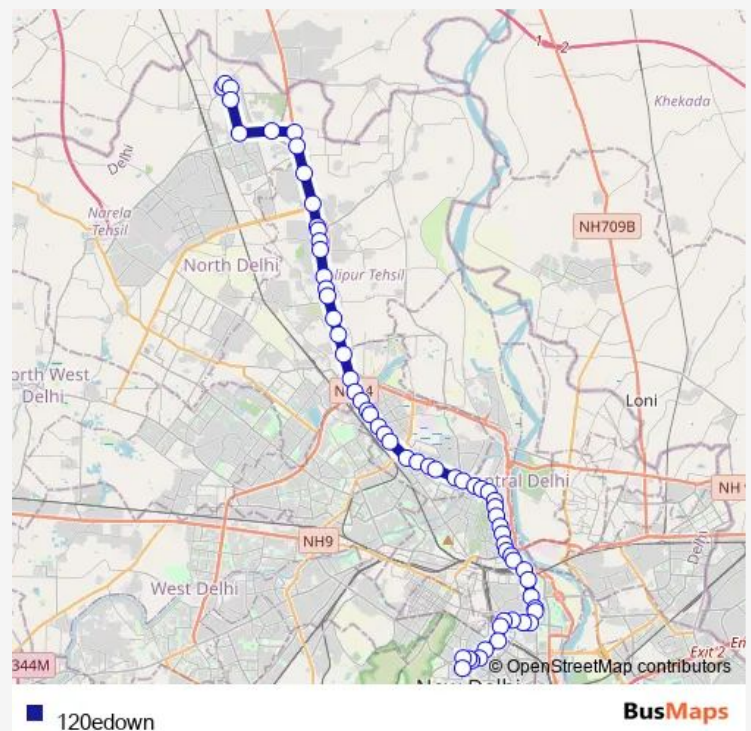

Thursday 04:45-21:50

Friday 04:45-21:50

Saturday 04:45-21:50

Sunday 04:45-21:50

Route info

Direction: Ramdev Chowk Narela Terminal

Stops: 63

Trip Duration: 2 hour 25 min