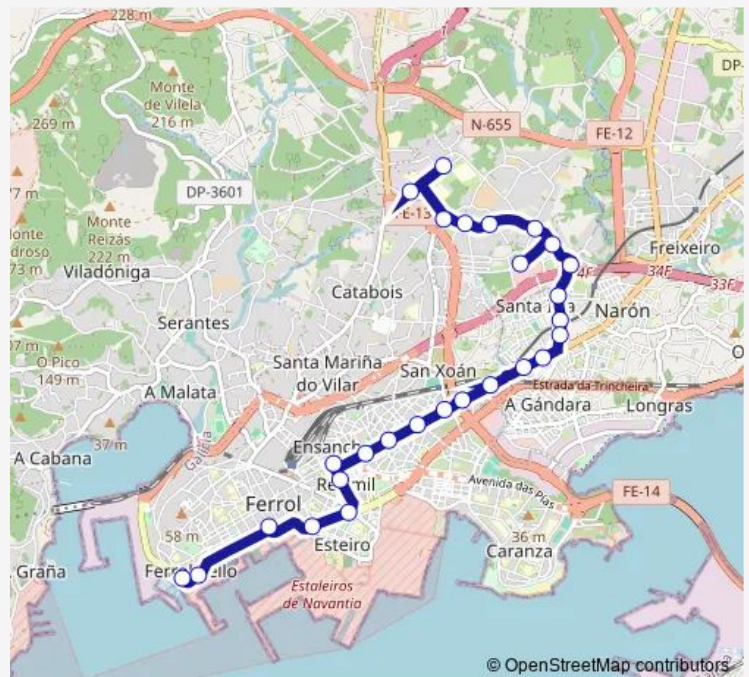

Thursday 15:45-22:15

Friday 15:45-22:15

Saturday 07:15-22:15

Sunday 08:15-22:15

Route info

Direction: Hospital Naval

Stops: 27

Trip Duration: 0 hour 45 min

Xg642035 — Hospital Naval - Porto

Euskadi

Campus Univ. Esteiro

Avenida DE Esteiro

Praza De Galicia

Praza Vella

Porto

Xg642035 Bus time schedules and route maps are available in an offline PDF at busmaps.com. Use the busmaps.com website to see live bus times, train schedule or subway schedule, and step-by-step directions for all public transit in Naron