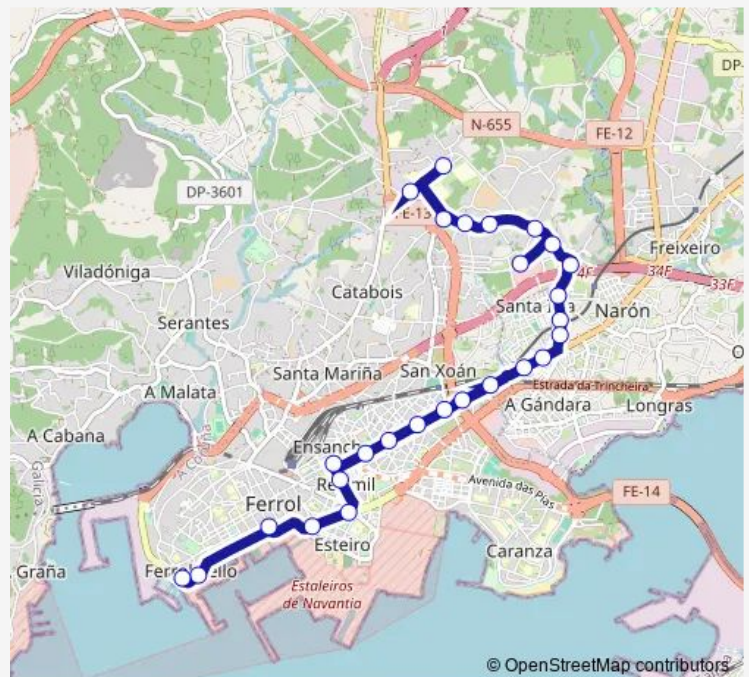

Bus XG642035 Hospital Naval - Porto

[Go to website](#)

Direction

Hospital Naval — Porto

27 stops

[Open route schedule](#)

Hospital Naval

Residencia A. M.

Thursday 15:45-22:15

Friday 15:45-22:15

Saturday 07:15-22:15

Sunday 08:15-22:15

Route info

Direction: Hospital Naval

Stops: 27

Trip Duration: 0 hour 45 min

■ XG642035 — Hospital Naval - Porto

Euskadi

Campus Univ. Esteiro

Avenida DE Esteiro

Praza De Galicia

Praza Vella

Porto

XG642035 Bus time schedules and route maps are available in an offline PDF at busmaps.com. Use the busmaps.com website to see live bus times, train schedule or subway schedule, and step-by-step directions for all public transit in Naron