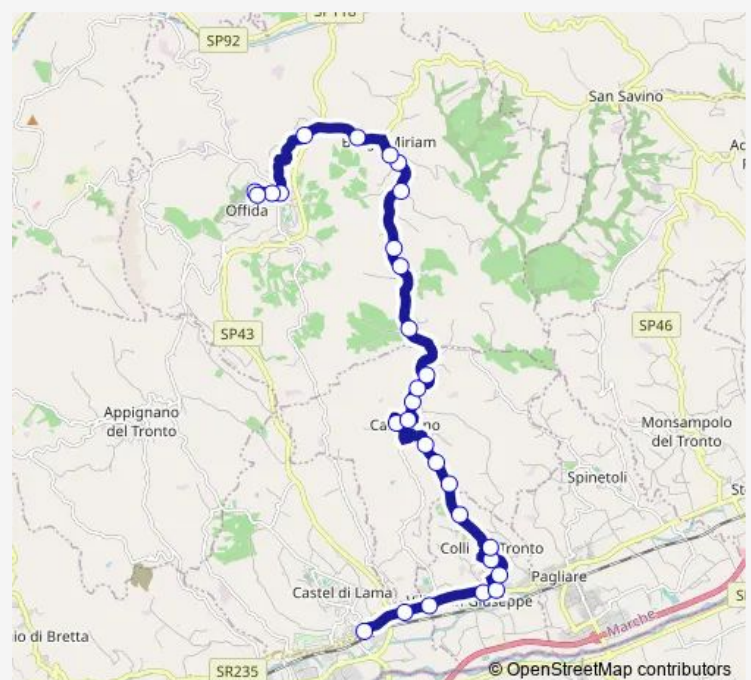

Saturday 12:35-13:30

Sunday —

Route info

Direction: Castel DI Lama - BAR Dello Sport

Stops: 29

Trip Duration: 0 hour 30 min

Fraz.Borgo Miriam LA Pesa

Borgo Miriam - Piazza Cervi