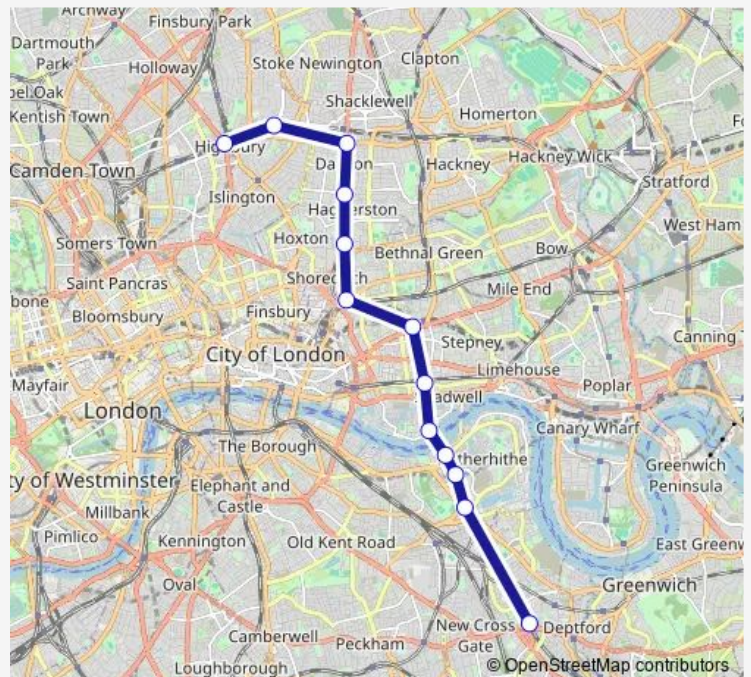

Wapping

Shadwell

Whitechapel

Shoreditch High Street

Hoxton

Haggerston

Dalston Junction

Canonbury

### Route schedule

New Cross — Highbury & Islington

Monday 05:57-23:12

Tuesday 05:57-23:12

Wednesday 05:57-23:12

Thursday 05:57-23:12

Friday 05:57-23:12

Saturday 22:57-23:12

### Route info

Direction: New Cross

Stops: 13

Trip Duration: 0 hour 36 min

■ Lo:Nwx->Hhy — LO train service from NWX to Hhy

Lo:Nwx->Hhy Rail time schedules and route maps are available in an offline PDF at [busmaps.com](https://busmaps.com). Use the [busmaps.com](https://busmaps.com) website to see live bus times, train schedule or subway schedule, and step-by-step directions for all public transit in London