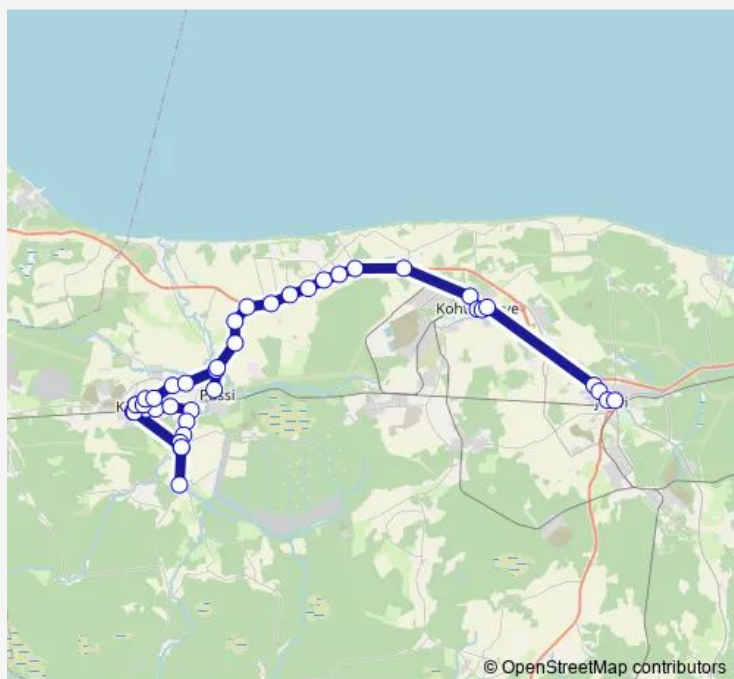

Thursday 08:15-16:30

Friday 08:15-16:30

Saturday —

Sunday —

Route info

Direction: Kiviõli jaam

Stops: 41

Trip Duration: 1 hour 15 min