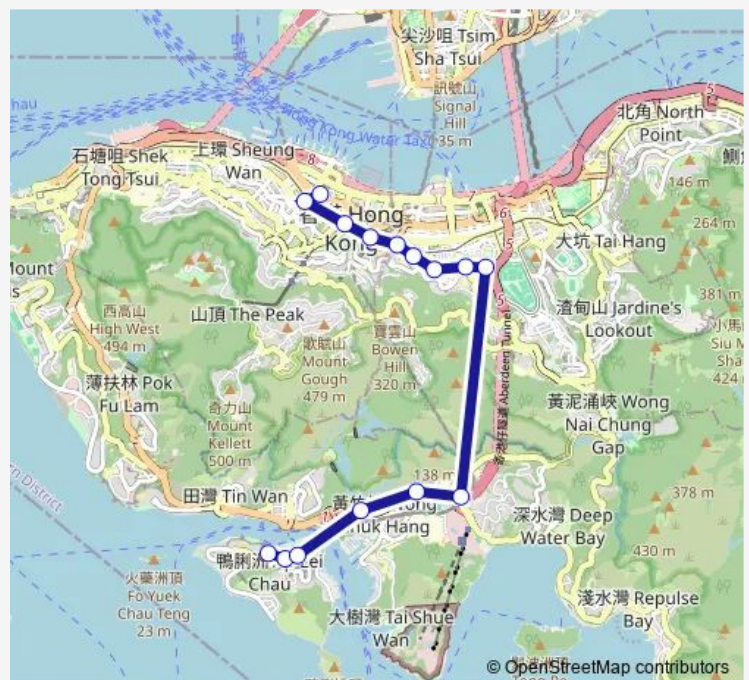

Route schedule

[Ctb] AP LEI Chau Main Street — [Ctb] Jardine House, Connaught Road Central[[Kmb+Ctb] Jardine House/
Jardine House, Connaught Road Central[[Kmb] Jardine House

Monday	07:00-07:15
Tuesday	07:00-07:15
Wednesday	07:00-07:15
Thursday	07:00-07:15
Friday	07:00-07:15
Saturday	—
Sunday	—

Route info

Direction: [Ctb] AP LEI Chau Main Street

Stops: 15

Trip Duration: 0 hour 33 min

[Ctb] Three Pacific Place, Queen'S Road East[[Kmb+Ctb]
Three Pacific Place/
Three Pacific Place, Queen'S
Road East[[Kmb] Three Pacific Place