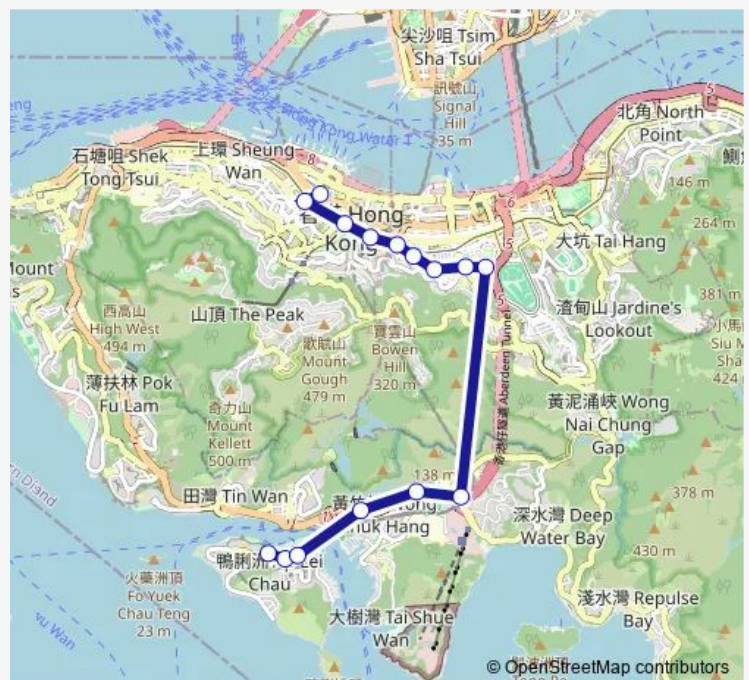

### Route schedule

[Ctb] AP LEI Chau Main Street — [Ctb] Jardine House, Connaught Road Central[[Kmb+Ctb] Jardine House/<Br>Jardine House, Connaught Road Central[[Kmb] Jardine House

Monday	07:00-07:15
Tuesday	07:00-07:15
Wednesday	07:00-07:15
Thursday	07:00-07:15
Friday	07:00-07:15
Saturday	—
Sunday	—

### Route info

Direction: [Ctb] AP LEI Chau Main Street

Stops: 15

Trip Duration: 0 hour 34 min

[Ctb] Three Pacific Place, Queen'S Road East[[Kmb+Ctb]  
Three Pacific Place/<Br>Three Pacific Place, Queen'S  
Road East[[Kmb] Three Pacific Place