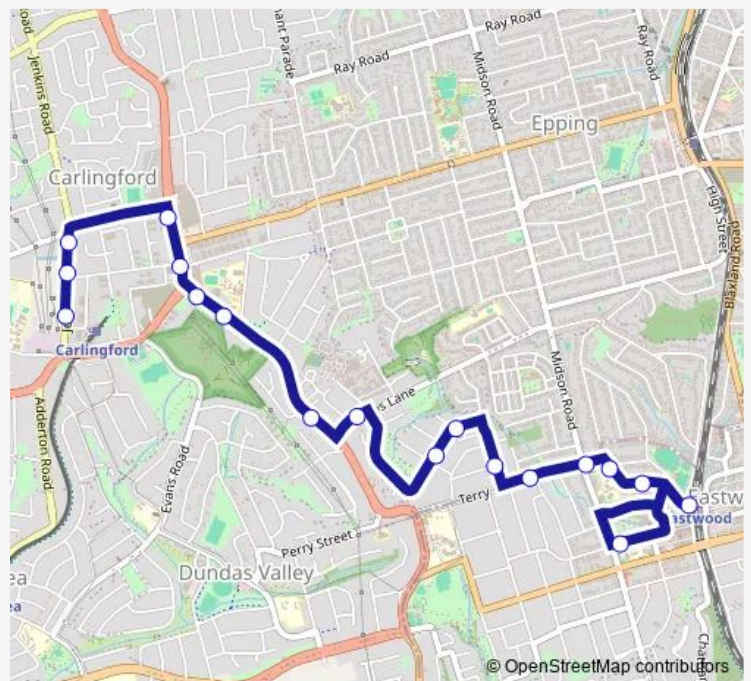

School Bus 791w Eastwood Station to Jenkins and Pennant Hills Rds

[Go to website](#)

**Direction**

Eastwood Station, West Pde, Stand A — Jenkins Rd Before James St

18 stops

[Open route schedule](#)

- Eastwood Station, West Pde, Stand A
- Eastwood Public School, Rowe St
- St Kevin's Primary School, Hillview Rd
- Marist College, Hillview Rd
- Terry Rd At Shaftsbury Rd
- Terry Rd At Tarrants Av
- Valley Rd At Union St
- Raimonde Rd Opp Hockley Rd
- Raimonde Rd At Lexington Av
- Mobbs Lane Opp Mobbs Lane Shops
- Marsden Rd Before Bankshill Cres
- Marsden Rd Opp Macquarie Community College
- Marsden Rd Opp Carlingford Village Shopping Centre
- Pennant Hills Rd Opp Carlingford Village Shopping Centre
- Pennant Hills Rd Opp Carlingford Court
- Jenkins Rd After Moseley St
- Jenkins Rd At Post Office St
- Jenkins Rd Before James St

Route schedule

Eastwood Station, West Pde, Stand A — Jenkins Rd Before James St

Monday	15:30
Tuesday	15:30
Wednesday	15:30
Thursday	15:30
Friday	15:30
Saturday	—
Sunday	—

Route info

Direction: Eastwood Station, West Pde, Stand A

Stops: 18

Trip Duration: 0 hour 25 min

791w School Bus time schedules and route maps are available in an offline PDF at [busmaps.com](https://busmaps.com). Use the [busmaps.com](https://busmaps.com) website to see live bus times, train schedule or subway schedule, and step-by-step directions for all public transit in Parramatta