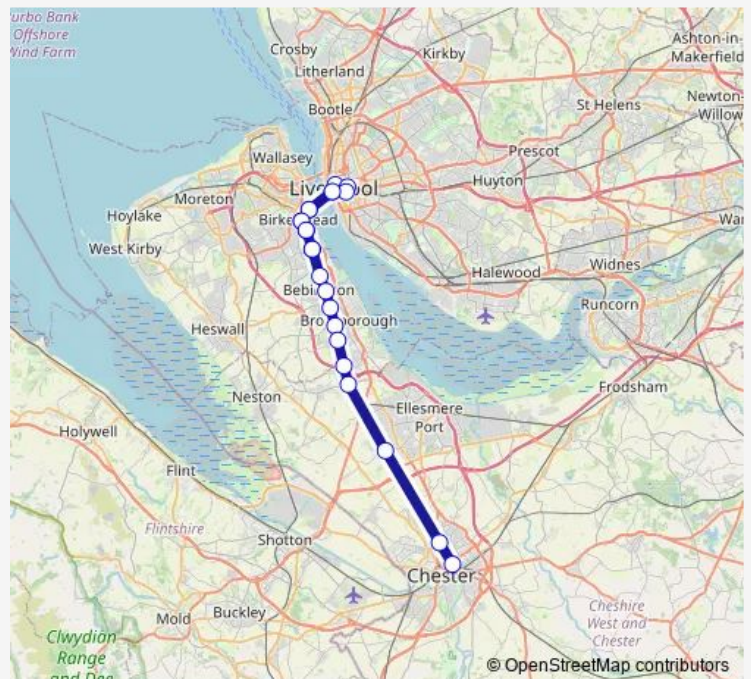

Birkenhead Central

Birkenhead Hamilton Square

Liverpool James Street

Moorfields

Liverpool Lime Street

Liverpool Central

Liverpool James Street

Birkenhead Hamilton Square

Eastham Rake

Hooton

Capenhurst

Route schedule

Rock Ferry — Chester

Monday —

Tuesday —

Wednesday —

Thursday —

Friday —

Saturday —

Sunday 07:46

Route info

Direction: Rock Ferry

Stops: 23

Trip Duration: 1 hour 0 min

■ Me:Rfy->Ctr — ME train service from RFY to Ctr

Bache

Chester

Me:Rfy->Ctr Rail time schedules and route maps are available in an offline PDF at busmaps.com. Use the busmaps.com website to see live bus times, train schedule or subway schedule, and step-by-step directions for all public transit in Liverpool