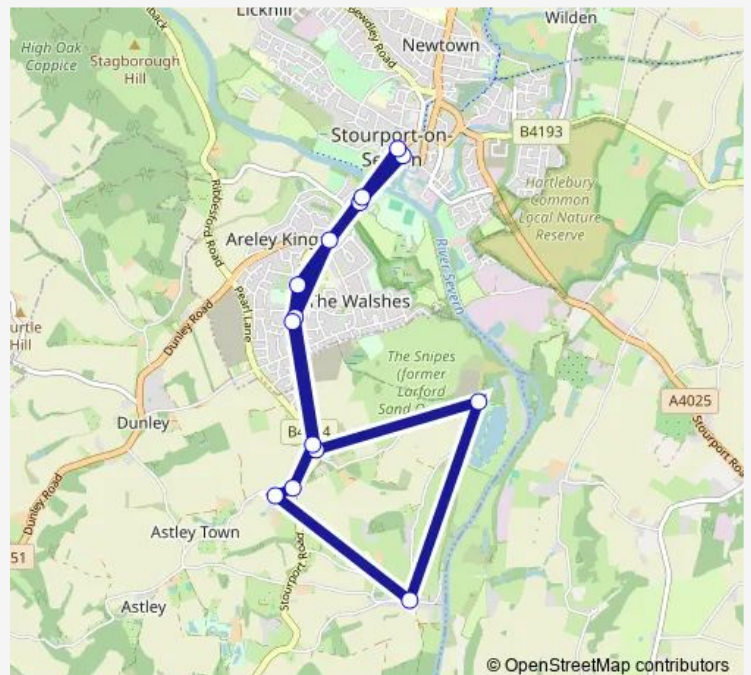

## Bus 213 Stourport - Astley Burf (Circular)

[Go to website](#)

### Direction

York Street — High Street

14 stops

[Open route schedule](#)

York Street

Swimming Pool

Windmill Bank

Areley King's Post Office

### Route schedule

York Street — High Street

Monday —

Tuesday —

Wednesday —

Thursday 10:10-12:40

Friday —

Saturday —

### Route info

Direction: York Street

Stops: 14

Trip Duration: 0 hour 20 min

■ 213 — Stourport - Astley Burf (Circular)

213 Bus time schedules and route maps are available in an offline PDF at [busmaps.com](https://busmaps.com). Use the [busmaps.com](https://busmaps.com) website to see live bus times, train schedule or subway schedule, and step-by-step directions for all public transit in Worcester