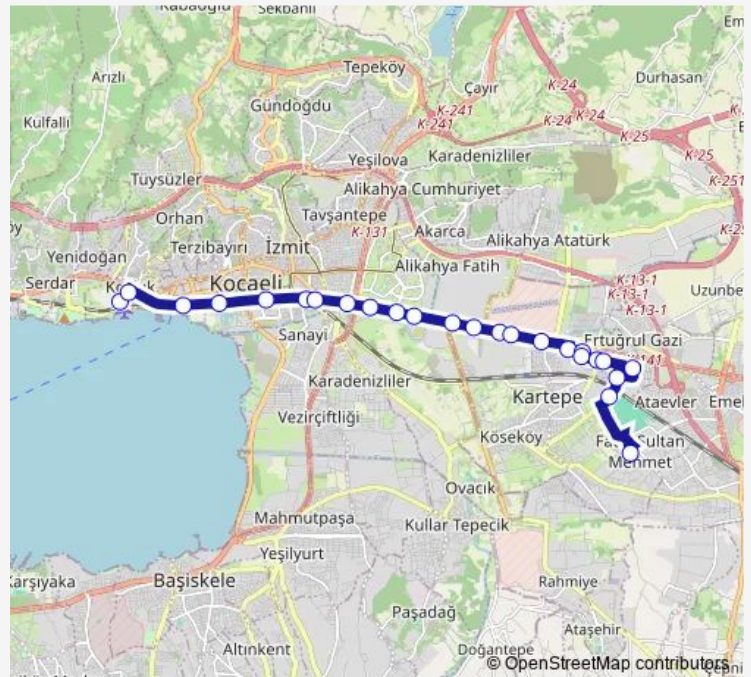

### Route schedule

Bati Terminali Peronlar — Kartepe Kaymakamlik

Monday 07:36-22:13

Tuesday 07:36-22:13

Wednesday 07:36-22:13

Thursday 07:36-22:13

Friday 07:36-22:13

Saturday 07:39-22:13

### Route info

Direction: Bati Terminali Peronlar

Stops: 25

Trip Duration: 0 hour 21 min

213 — İstasyon-İzmit

BusMaps

Köseköy Sanayi 4

Köseköy İstasyon M.Y.O. 1