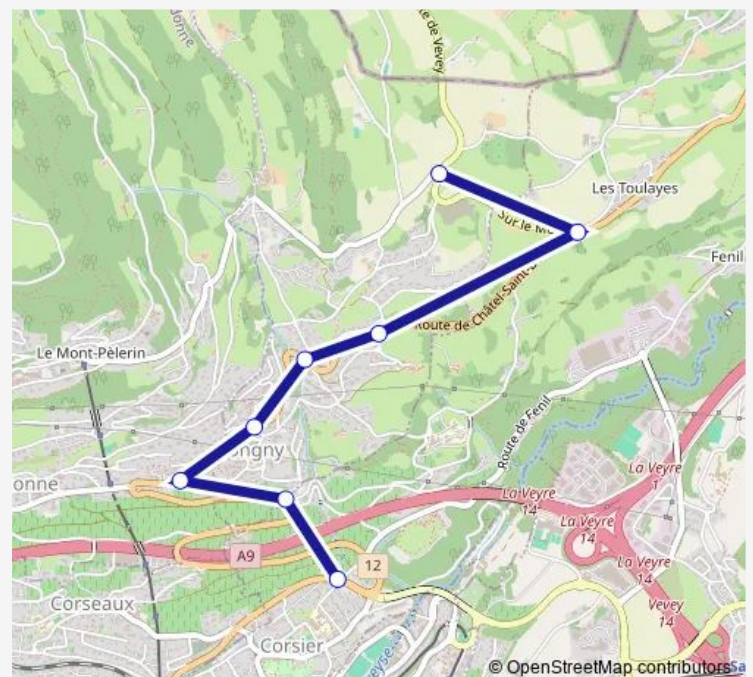

Bus 213 B 213

[Go to website](#)

Direction

Corsier-Vevey, Cure d'Attalens — Jongny, Chaudette

8 stops

[Open route schedule](#)

Corsier-Vevey, Cure d'Attalens

Corsier-sur-Vevey, Châtillon

Monday 12:09

Tuesday 12:09

Wednesday 12:09

Thursday 12:09

Friday 12:09

Saturday —

Sunday —

Route info

Direction: Corsier-Vevey, Cure d'Attalens

Stops: 8

Trip Duration: 0 hour 14 min

■ 213 — B 213

BusMaps

Direction

Jongny, Chaudette — Corsier-Vevey, Cure d'Attalens

8 stops

Saturday —

Sunday —

Route info

Direction: Jongny, Chaudette

Stops: 8

Trip Duration: 0 hour 11 min

213 Bus time schedules and route maps are available in an offline PDF at busmaps.com. Use the busmaps.com website to see live bus times, train schedule or subway schedule, and step-by-step directions for all public transit in Vevey