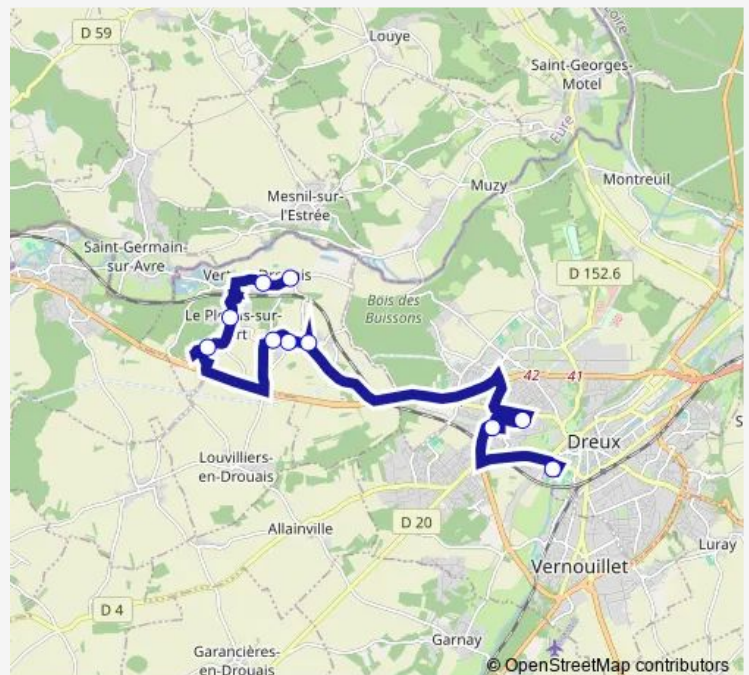

Direction

Champ de Foire — La Ferme

10 stops

[Open route schedule](#)

Champ de Foire

Riottes

Bois Sabot

Luat-sur-Vert

Monday 16:25

Tuesday 16:25

Wednesday 12:00

Thursday 16:25

Friday 16:25

Saturday —

Sunday —

Route info

Direction: Champ de Foire

Stops: 10

Trip Duration: 0 hour 31 min

Direction

Luat-sur-Vert — Champ de Foire

10 stops

[Open route schedule](#)

Luat-sur-Vert

Saturday —

Sunday —

Route info

Direction: Luat-sur-Vert

Stops: 10

Trip Duration: 0 hour 29 min

213 Bus time schedules and route maps are available in an offline PDF at busmaps.com. Use the busmaps.com website to see live bus times, train schedule or subway schedule, and step-by-step directions for all public transit in Dreux