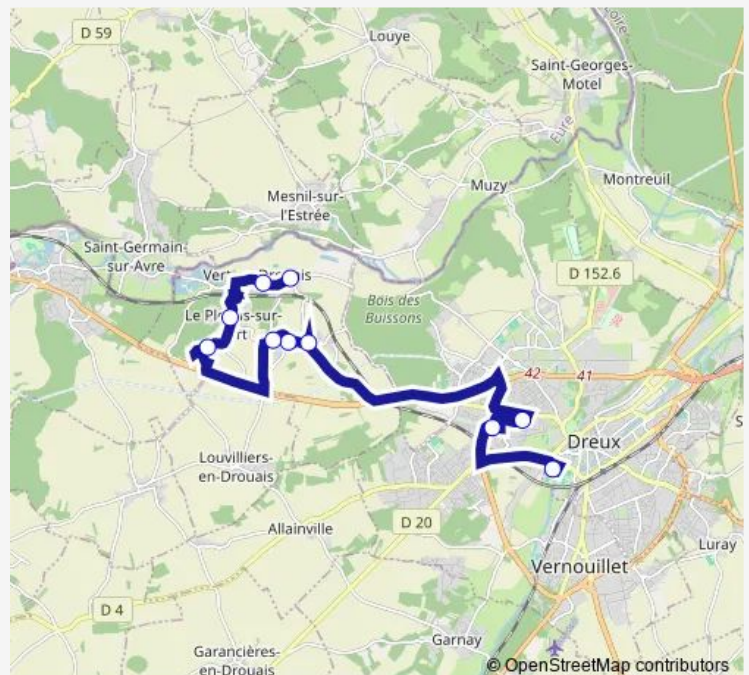

Direction

Champ de Foire — La Ferme

10 stops

[Open route schedule](#)

Champ de Foire

Riottes

Bois Sabot

Luat-sur-Vert

Monday 16:25

Tuesday 16:25

Wednesday 12:00

Thursday 16:25

Friday 16:25

Saturday —

Sunday —

Route info

Direction: Champ de Foire

Stops: 10

Trip Duration: 0 hour 31 min

Direction

Luat-sur-Vert — Champ de Foire

10 stops

[Open route schedule](#)

Luat-sur-Vert

Saturday —

Sunday —

Route info

Direction: Luat-sur-Vert

Stops: 10

Trip Duration: 0 hour 29 min

213 Bus time schedules and route maps are available in an offline PDF at busmaps.com. Use the busmaps.com website to see live bus times, train schedule or subway schedule, and step-by-step directions for all public transit in Dreux