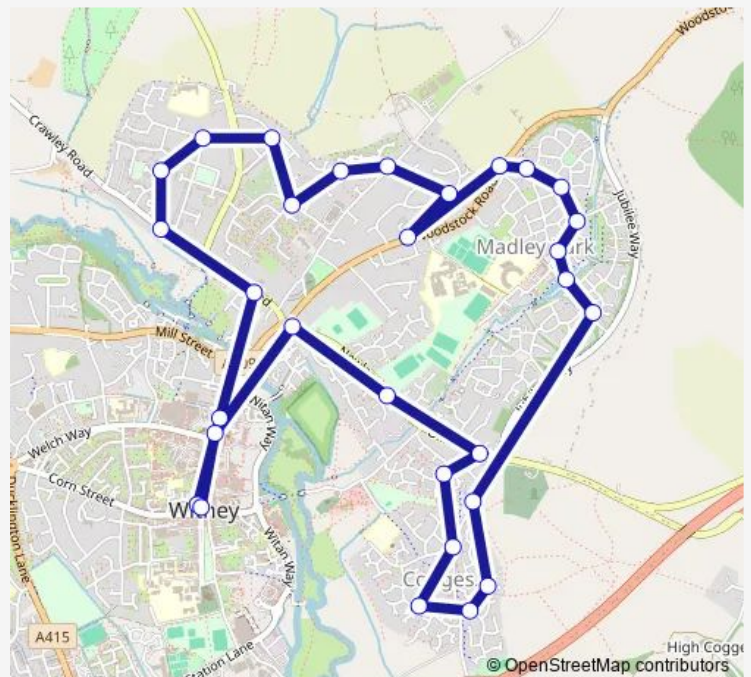

Quarry Road

Schofield Avenue

Eastfield Road

Farmers Close

Vanner Road

New Yatt Road

Early Road

Woodgreen School

Madley Park

Campion Way

Beech Grove

Hazel Close

Cedar Drive

The Bridge

Cherry Tree Way

Cogges Hill Road

### Route schedule

Market Square — Market Square

Monday 08:55-12:55

Tuesday 08:55-12:55

Wednesday 08:55-12:55

Thursday 08:55-12:55

Friday 08:55-12:55

Saturday —

### Route info

Direction: Market Square

Stops: 30

Trip Duration: 0 hour 32 min

■ 213 — Witney Town Service (Madley Park - Cogges)

Eton Close

Manor Road

Cogges Hill Road