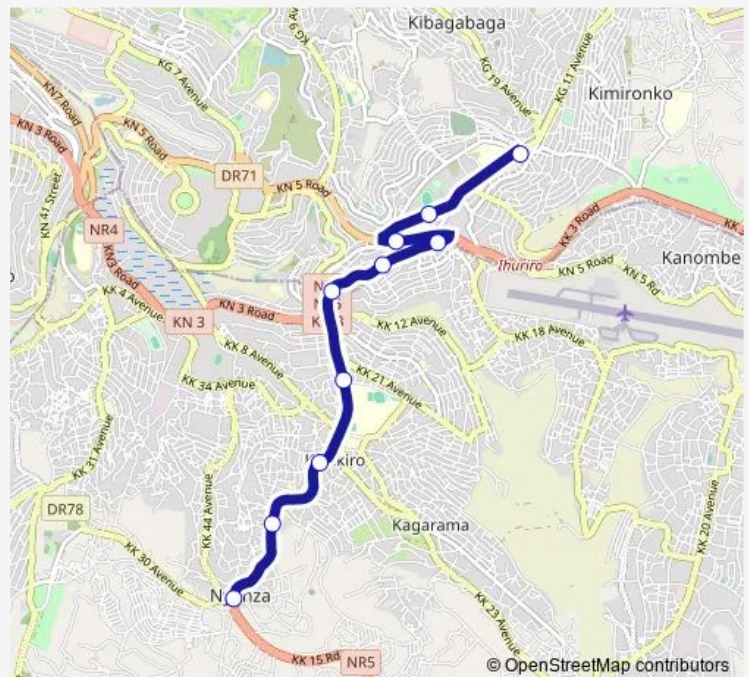

Friday	15:21
--------	-------

Saturday	—
----------	---

Sunday	—
--------	---

Route info

Direction: nyanza bus park

Stops: 12

Trip Duration: 0 hour 58 min

■ 213 — Royal - Zone II - 213

Direction

Kimironko Taxi park — Nyanza Taxi park

13 stops

[Open route schedule](#)

Kimironko Taxi park

Unknown

Unknown

Unknown

Saturday —

Sunday —

Route info

Direction: Kimironko Taxi park

Stops: 13

Trip Duration: 0 hour 42 min

Direction

Kimironko Taxi Park-Kibagabaga-Kinyinya — Nyanza park