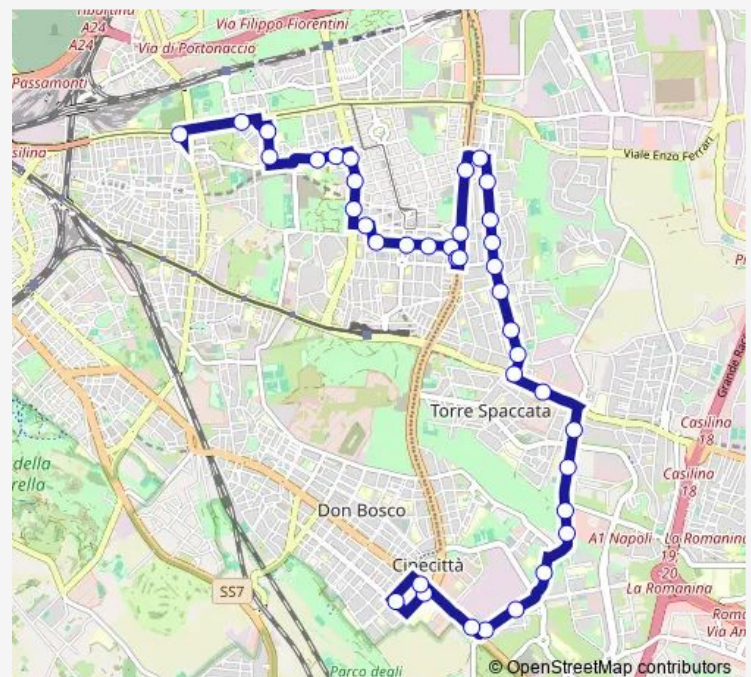

Molfetta

ALESSANDRINO/INCORONATA

ALESSANDRINO/PERGOLATO

Route schedule

L.GO PRENESTE — CINECITTA' (MA)

Monday	05:30-00:25 ⁺¹
Tuesday	05:30-00:25 ⁺¹
Wednesday	05:30-00:25 ⁺¹
Thursday	05:30-00:25 ⁺¹
Friday	05:30-00:25 ⁺¹
Saturday	05:30-00:25 ⁺¹
Sunday	05:30-00:25 ⁺¹

Route info

Direction: L.GO PRENESTE

Stops: 39

Trip Duration: 0 hour 36 min

213 — L.Go Preneste - Cinecitta'

ALESSANDRINO/SIMONE DA GENOVA

Alessandrino/Meli

Alessandrino/Olmi

Route info

Direction: CINECITTA' (MA)

Stops: 46

Trip Duration: 0 hour 52 min

TOGLIATTI/ACACIE

Togliatti/Pergolato

Robinie/Togliatti

Robinie/Azalee