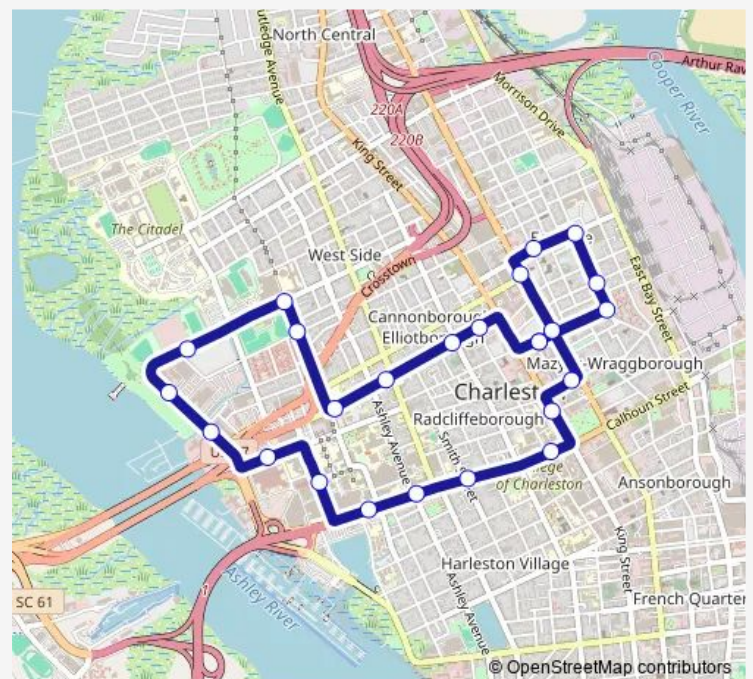

Calhoun St / Smith St

Calhoun St / Ashley Ave

Calhoun St / Jonathan Lucas St (far side)

Courtenay Dr / Doughty St

Bee St / VA Hospital

Lockwood Dr / Westedge St

Lockwood Dr / Brittlebank Park

Fishburne St / Westedge St

Fishburne St / President St

President St / Line St

Cannon St / President St

Route schedule

Mary St / Meeting St — Mary St / Meeting St

Monday 06:20-20:35

Tuesday 06:20-20:35

Wednesday 06:20-20:35

Thursday 06:20-20:35

Friday 06:20-20:35

Saturday 08:20-20:20

Sunday 09:20-18:20

Route info

Direction: Mary St / Meeting St

Stops: 25

Trip Duration: 0 hour 45 min

213 — Lockwood/Calhoun - Dash

Cannon St / Rutledge Ave

Cannon St / Coming St

Cannon St / St Philip St

Mary St / Meeting St

213 Bus time schedules and route maps are available in an offline PDF at busmaps.com. Use the busmaps.com website to see live bus times, train schedule or subway schedule, and step-by-step directions for all public transit in Charleston