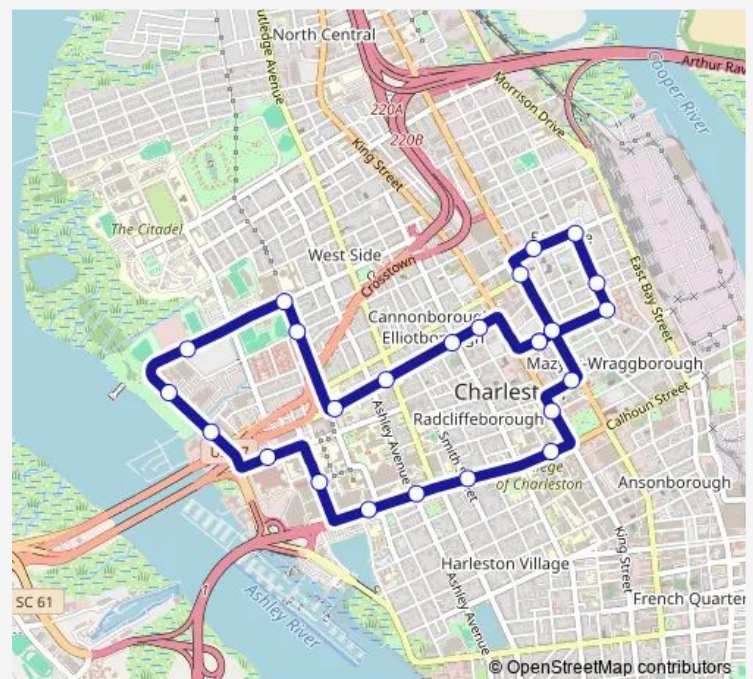

Calhoun St / Smith St

Calhoun St / Ashley Ave

Calhoun St / Jonathan Lucas St (far side)

Courtenay Dr / Doughty St

Bee St / VA Hospital

Lockwood Dr / Westedge St

Lockwood Dr / Brittlebank Park

Fishburne St / Westedge St

Fishburne St / President St

President St / Line St

Cannon St / President St

Route schedule

Mary St / Meeting St — Mary St / Meeting St

Monday 06:20-20:35

Tuesday 06:20-20:35

Wednesday 06:20-20:35

Thursday 06:20-20:35

Friday 06:20-20:35

Saturday 08:20-20:20

Sunday 09:20-18:20

Route info

Direction: Mary St / Meeting St

Stops: 25

Trip Duration: 0 hour 45 min

213 — Lockwood/Calhoun - Dash

Cannon St / Rutledge Ave

Cannon St / Coming St

Cannon St / St Philip St

Mary St / Meeting St

213 Bus time schedules and route maps are available in an offline PDF at busmaps.com. Use the busmaps.com website to see live bus times, train schedule or subway schedule, and step-by-step directions for all public transit in Charleston