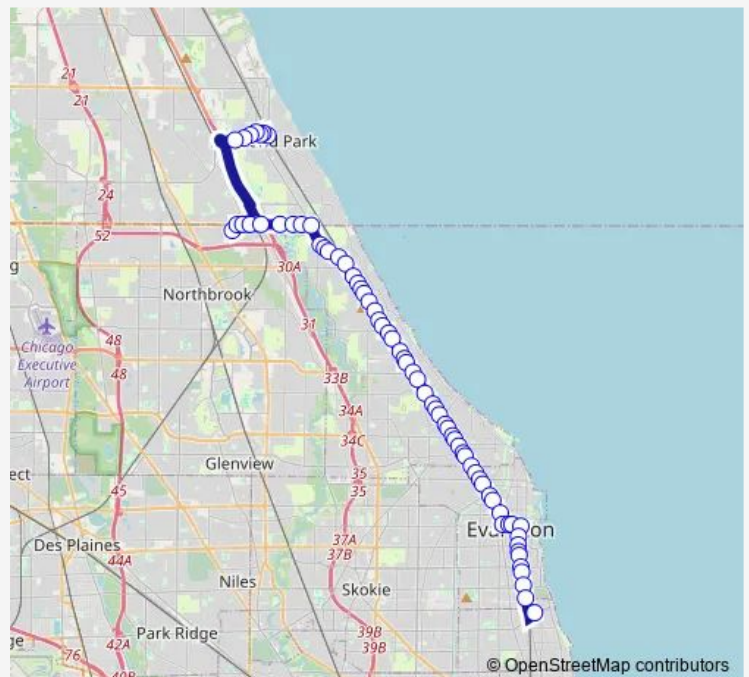

Ashland Ave & Simpson St

Dodge Ave & Lyons St

Church St & Dodge Ave

**Route schedule**

Green Bay Rd & Linden St — Howard CTA Station

Monday 15:33-17:35

Tuesday 15:33-17:35

Wednesday 15:33-17:35

Thursday 15:33-17:35

Friday 15:33-17:35

Saturday —

Sunday —

**Route info**

Direction: Green Bay Rd & Linden St

Stops: 34

Trip Duration: 0 hour 37 min

213 — Green Bay Road

Church St & Ridge Ave

Church St & Maple Ave

Church St & Benson Ave

Church St & Chicago Ave

Chicago Ave & Lake St

Chicago Ave & Dempster St

Chicago Ave & Hamilton St

Chicago Ave & Greenleaf St

Chicago Ave & Main St

Chicago Ave & Madison St

Chicago Ave & South Blvd

Chicago Ave & Juneway Ter/ Mulford St

Howard CTA Station