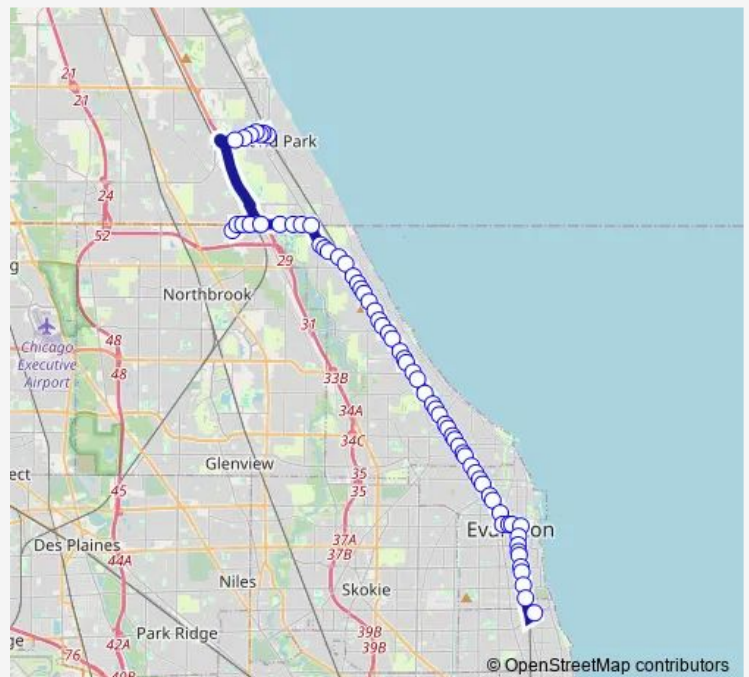

Ashland Ave & Simpson St

Dodge Ave & Lyons St

Church St & Dodge Ave

Route schedule

Green Bay Rd & Linden St — Howard CTA Station

Monday 15:33-17:35

Tuesday 15:33-17:35

Wednesday 15:33-17:35

Thursday 15:33-17:35

Friday 15:33-17:35

Saturday —

Sunday —

Route info

Direction: Green Bay Rd & Linden St

Stops: 34

Trip Duration: 0 hour 39 min

213 — Green Bay Road

Church St & Ridge Ave

Church St & Maple Ave

Church St & Benson Ave

Church St & Chicago Ave

Chicago Ave & Lake St

Chicago Ave & Dempster St

Chicago Ave & Hamilton St

Chicago Ave & Greenleaf St

Chicago Ave & Main St

Chicago Ave & Madison St

Chicago Ave & South Blvd

Chicago Ave & Juneway Ter/ Mulford St

Howard CTA Station

Direction

Howard CTA Station — Highland Park Metra Station