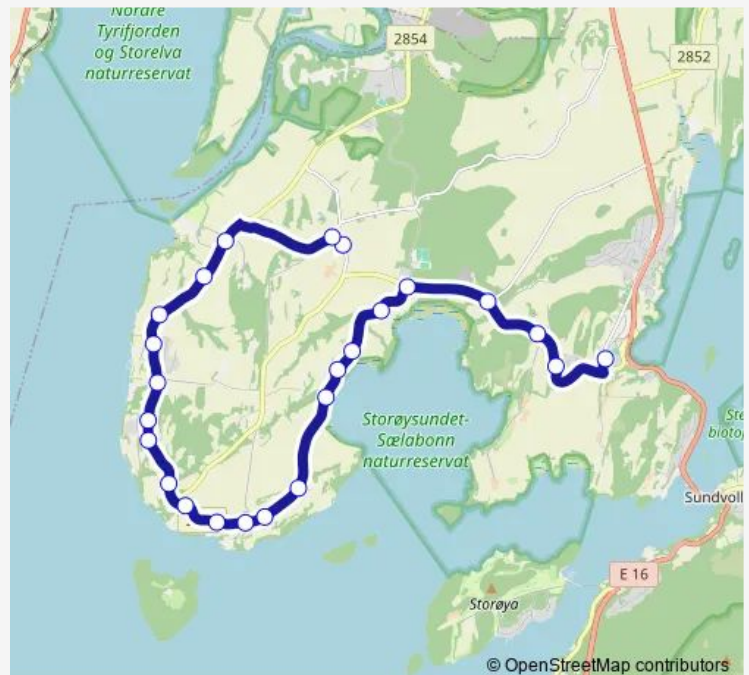

Bjørkåsen

Moe gård

Sørum

Route schedule

Vik skole — Sundvollen oppvekstsenter

Monday	14:00
Tuesday	14:40
Wednesday	14:00
Thursday	14:00
Friday	14:00
Saturday	—
Sunday	—

Route info

Direction: Vik skole

Stops: 50

Trip Duration: 1 hour 3 min

■ 213 — Hønefoss-Røyse/Vik skoler

BusMaps

Svingerud

Libakke

Stadum

Onsakervika