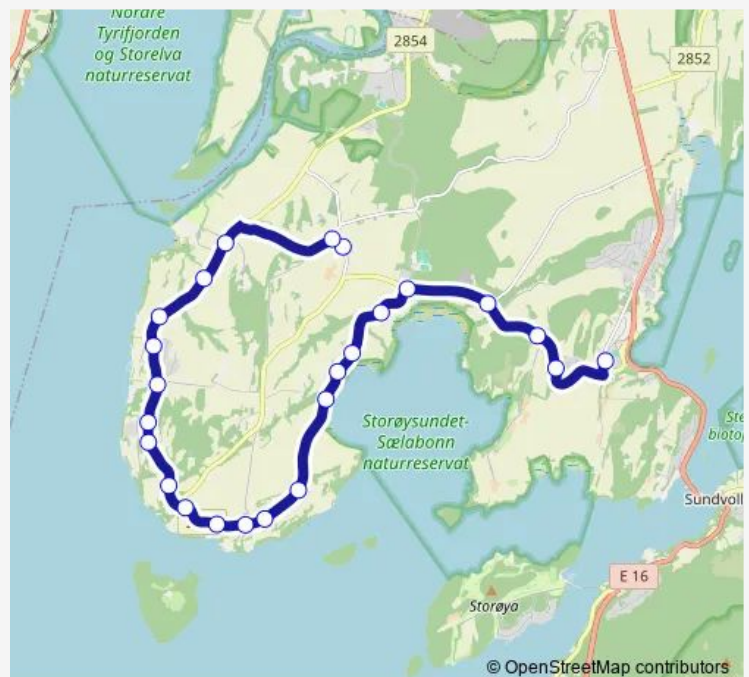

Bjørkåsen

Moe gård

Sørum

Route schedule

Vik skole — Sundvollen oppvekstsenter

Monday	14:00
Tuesday	14:40
Wednesday	14:00
Thursday	14:00
Friday	14:00
Saturday	—
Sunday	—

Route info

Direction: Vik skole

Stops: 50

Trip Duration: 1 hour 3 min

■ 213 — Hønefoss-Røyse/Vik skoler

BusMaps

Svingerud

Libakke

Stadum

Onsakervika