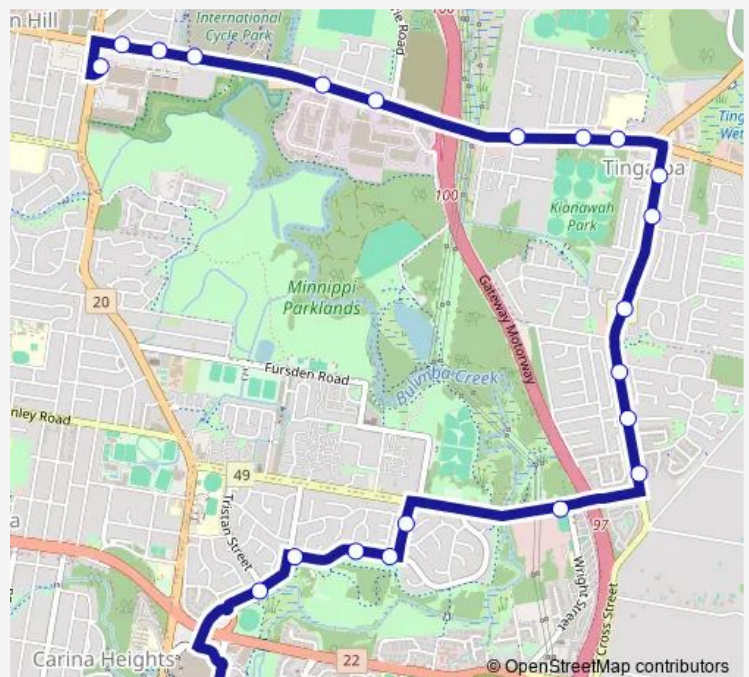

Belmont Rd at Hillcroft Place, stop 59/5

Meadowlands Rd at Wright Street, stop 60

Baynes St near Stevenson Ct, stop 55

Cadogan St at Cadogan Park, stop 65/54a

Cadogan St at Whitecastle Street, stop 66/54

Cadogan St at Bamburgh Street, stop 67/53

Bedivere St at Tristan Street, stop 68/52

**Route schedule**

Cannon Hill Shopping Centre, zone D — Carindale Shopping Centre Interchange

Monday	06:00-07:40
Tuesday	06:00-07:40
Wednesday	06:00-07:40
Thursday	06:00-07:40
Friday	06:00-07:40
Saturday	—
Sunday	—

**Route info**

Direction: Cannon Hill Shopping Centre, zone D

Stops: 22

Trip Duration: 0 hour 24 min

213 — Cannon Hill - Carindale Express

## Direction

Carindale Shopping Centre station, platform A — Cannon Hill Shopping Centre

21 stops

[Open route schedule](#)

Carindale Shopping Centre station, platform A

Bedivere St at Tristan Street, stop 68/52