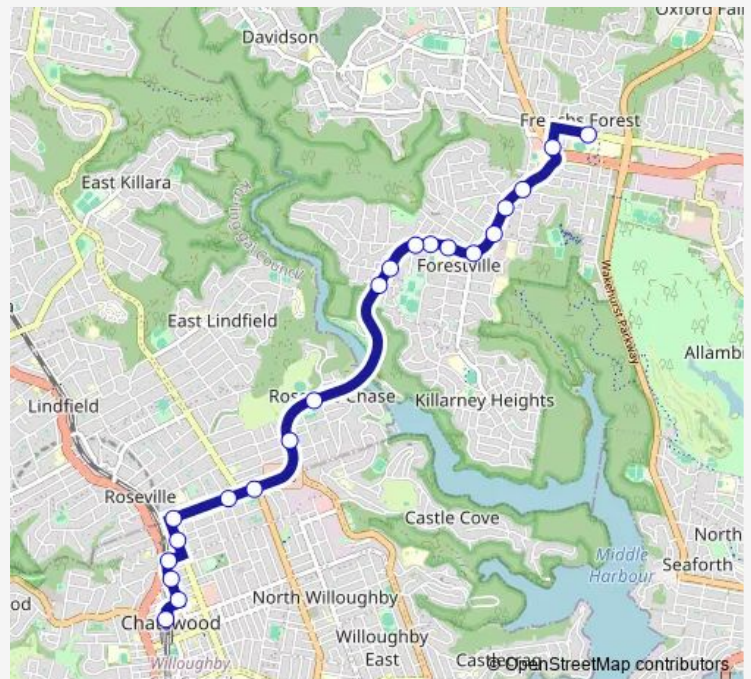

School Bus 213 The Forest HS to Chatswood Station

[Go to website](#)

Direction

The Forest High School, Frenchs Forest Rd, Stand A — Chatswood Station, Stand C

21 stops

[Open route schedule](#)

The Forest High School, Frenchs Forest Rd, Stand A

Warringah Rd Opp Laurel Ch

Warringah Rd Opp Valley Rd

Warringah Rd Before Babbage Rd

Babbage Rd At Allan St

Boundary St At Penshurst St

Boundary St At Macquarie St

Boundary St Before Archer St

Archer St At William St

Ashley St At Anderson St

Anderson St At Tulip St

Chatswood Presbyterian Church, Anderson St

Chatswood Station, Stand C

Route schedule

The Forest High School, Frenchs Forest Rd, Stand A — Chatswood Station, Stand C

Monday	15:05
Tuesday	15:05
Wednesday	15:05
Thursday	15:05
Friday	—
Saturday	—
Sunday	—

Route info

Direction: The Forest High School, Frenchs Forest Rd, Stand A

Stops: 21

Trip Duration: 0 hour 25 min

213 — The Forest HS to Chatswood Station