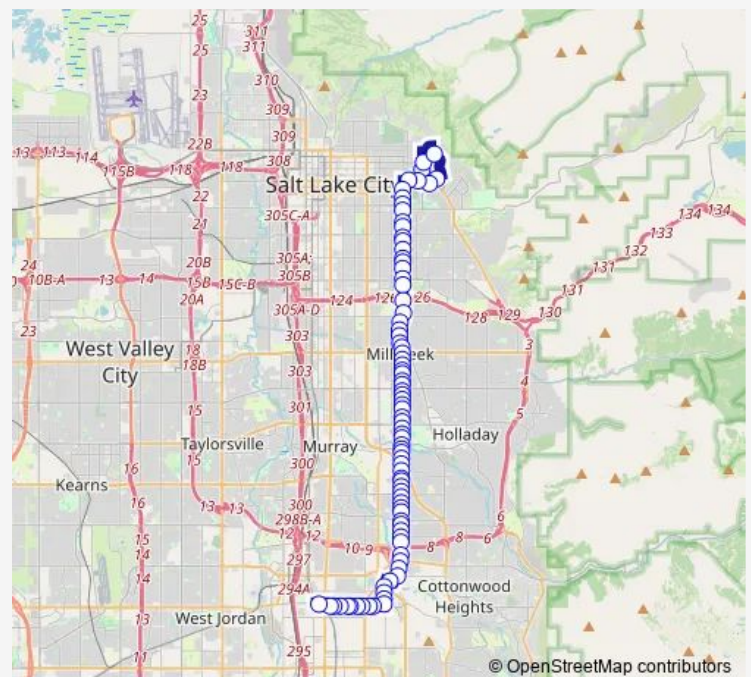

1300 E @ 6725 S

### Route schedule

Midvale Center Station (Bay D) — U Union Building (Bay D)

Monday 05:53-21:08

Tuesday 05:53-21:08

Wednesday 05:53-21:08

Thursday 05:53-21:08

Friday 05:53-21:08

Saturday 06:33-20:35

### Route info

Direction: Midvale Center Station (Bay D)

Stops: 83

Trip Duration: 0 hour 47 min

213 — 1300 East

1300 E @ 6535 S

1300 E @ 6375 S

1300 E @ 6295 S