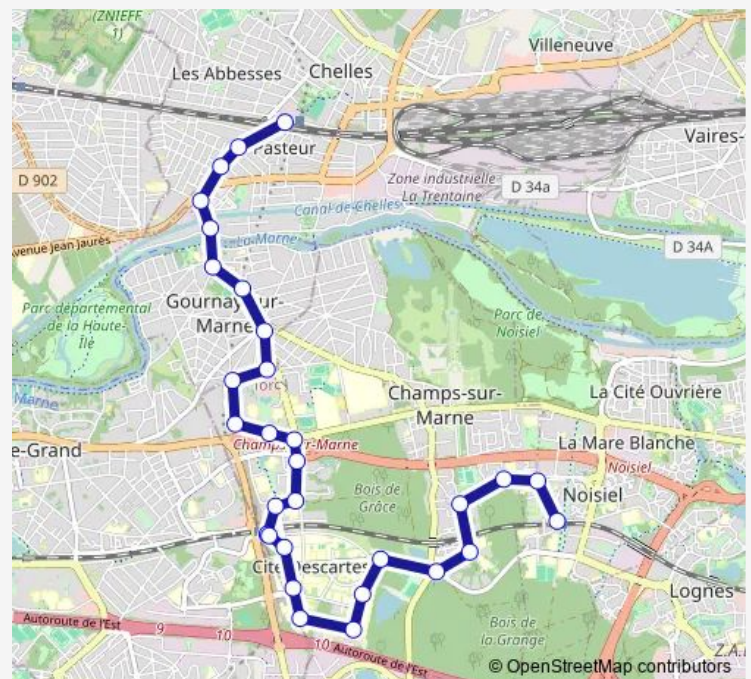

### Route schedule

Chelles - Gournay Rer — Noisiel Rer

Monday 08:02-09:37

Tuesday 08:02-09:37

Wednesday 08:02-09:37

Thursday 08:02-09:37

Friday 08:02-09:37

Saturday —

### Route info

Direction: Chelles - Gournay Rer

Stops: 30

Trip Duration: 0 hour 40 min

213 — (Gare DE Chelles-Gournay-RER <-> Noisiel-RER) - Aller

Einstein - Galilee

Bois DE L'Etang - Universite

Galilee - Pascal