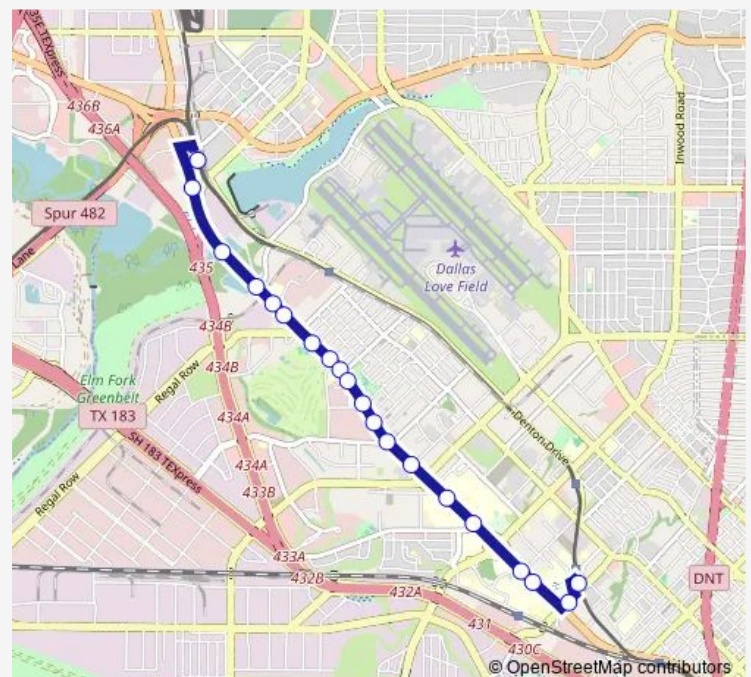

### Route schedule

Bachman Station — Southwest Medical District/Parkland

Monday 04:36-00:57<sup>+1</sup>

Tuesday 04:36-00:57<sup>+1</sup>

Wednesday 04:36-00:57<sup>+1</sup>

Thursday 04:36-00:57<sup>+1</sup>

### Route info

Direction: Bachman Station

Stops: 20

Trip Duration: 0 hour 17 min

213 — Harry Hines

BusMaps

**Direction**

Southwest Medical District/Parkland — Bachman Station

22 stops

[Open route schedule](#)

Southwest Medical District/Parkland

Medical District @ Harry Hines - S - Mb

Harry Hines @ Butler - N - Mb

Harry Hines @ Butler - N - Ns

Harry Hines @ Inwood - N - Mb

Harry Hines @ Record Crossing - N - Ns