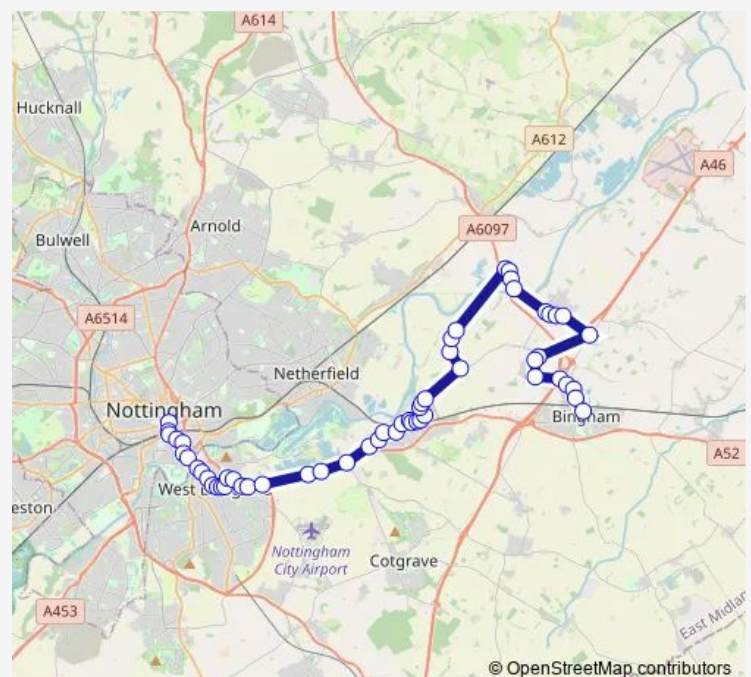

Gamston Lock

Bassingfield Lane

Service Station

Route schedule

Broad Marsh Bus Station — Market Place

Monday 08:15-18:30

Tuesday 08:15-18:30

Wednesday 08:15-18:30

Thursday 08:15-18:30

Friday 08:15-18:30

Saturday 08:15-18:30

Sunday —

Route info

Direction: Broad Marsh Bus Station

Stops: 56

Trip Duration: 0 hour 56 min

■ rushcliffe villager — Nottingham - Radcliffe - East Bridgford - Bingham

Holme House

Rspca

Yew Tree Close

The Green

Vicarage Lane

Oak Tree Avenue

Queens Road

Malkin Avenue

Newton Avenue

Thoresby Close

Haddon Way

Welbeck Road

Valley Road

Shelford Road

Shelford Hill