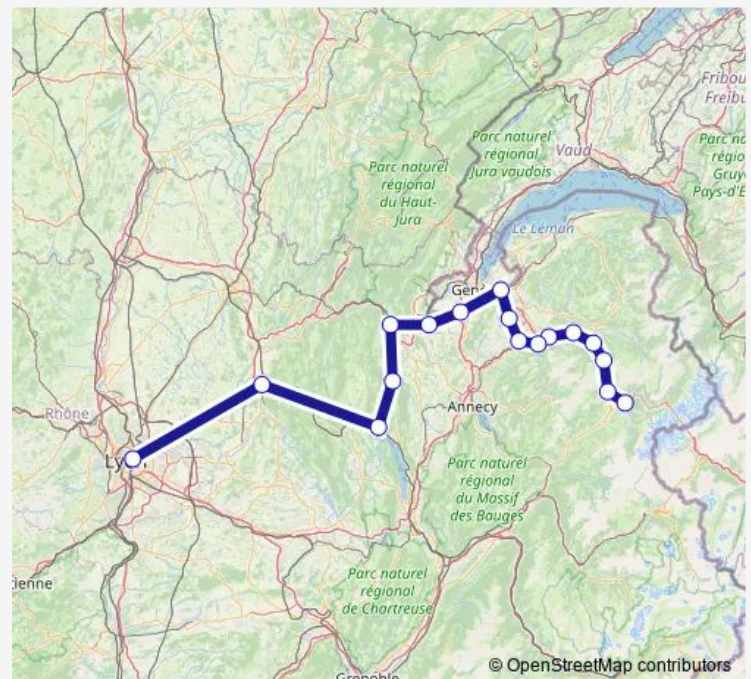

Bonneville

Marignier

Cluses

Magland

Sallanches - Combloux - Megève

Saint-Gervais-les-Bains-Le Fayet

### Route schedule

Lyon Part Dieu — Saint-Gervais-les-Bains-Le Fayet

Monday	—
Tuesday	—
Wednesday	—
Thursday	—
Friday	—
Saturday	10:45
Sunday	—

### Route info

Direction: Lyon Part Dieu

Stops: 18

Trip Duration: 3 hour 32 min

## Direction

Lyon Part Dieu — Saint-Gervais-les-Bains-Le Fayet

18 stops

[Open route schedule](#)

Lyon Part Dieu

Ambérieu-en-Bugey

Virieu-le-Grand - Belley

Culoz