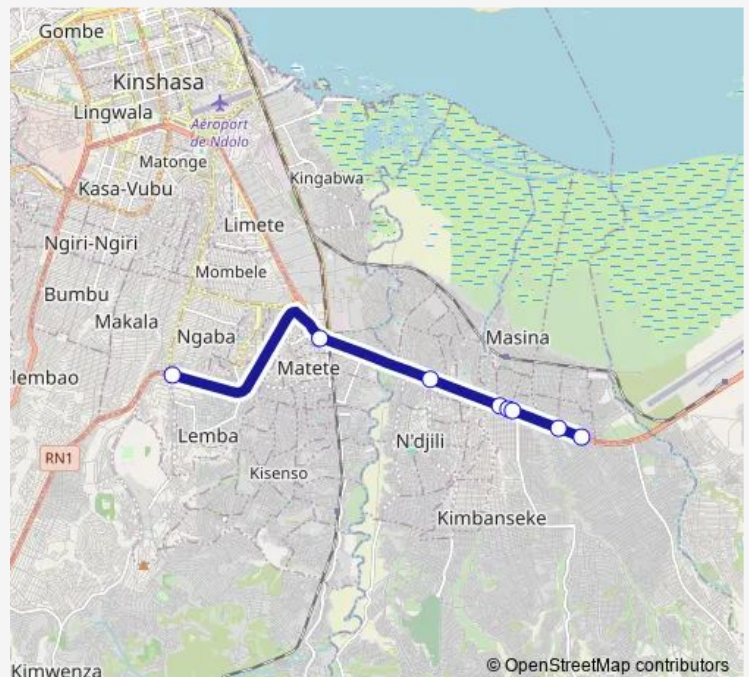

## Bus Rond Point Ngaba\_ TO \_ kingasani ya suka

[Go to website](#)

### Route schedule

Inconnu — Inconnu

Monday 06:09

Tuesday 06:09

Wednesday 06:09

Thursday 06:09

Friday 06:09

Saturday —

### Route info

Direction: Inconnu

Stops: 8

Trip Duration: 1 hour 52 min

Rond Point Ngaba\_ TO \_ kingasani ya suka

**Direction**

Inconnu — Inconnu

7 stops