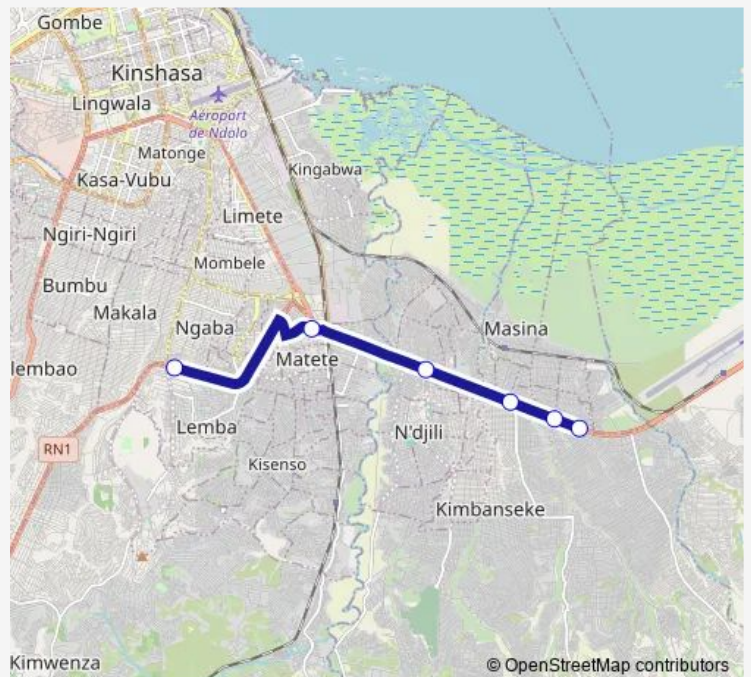

Bus Rond Point Ngaba_ TO _ kingasani ya suka

[Go to website](#)

Direction

Unknown — Unknown

5 stops

[Open route schedule](#)

Unknown

Unknown

Thursday 17:02

Friday 17:02

Saturday —

Sunday —

Route info

Direction: Unknown

Stops: 5

Trip Duration: 0 hour 48 min

■ Rond Point Ngaba_ TO _ kingasani ya suka

Direction

Unknown — Unknown

6 stops

[Open route schedule](#)

Unknown

Unknown

Unknown

Thursday 15:32

Friday 15:32

Saturday —

Sunday —

Route info

Direction: Unknown

Stops: 6

Trip Duration: 1 hour 2 min