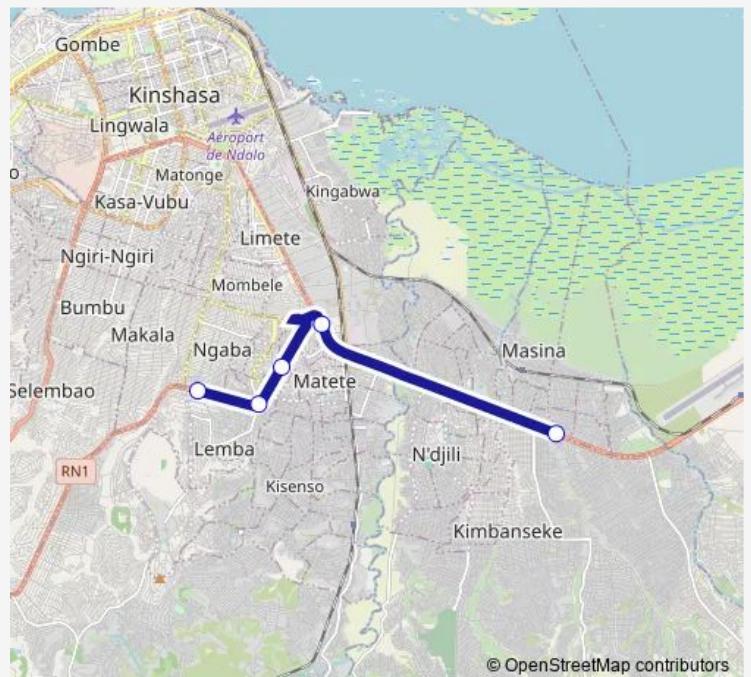

### Route schedule

Unknown — Unknown

Monday 15:32

Tuesday 15:32

Wednesday 15:32

Thursday 15:32

Friday 15:32

Saturday —

### Route info

Direction: Unknown

Stops: 6

Trip Duration: 1 hour 2 min

■ Rond Point Ngaba\_ TO \_ kingasani ya suka

**Direction**

Unknown — Unknown

5 stops