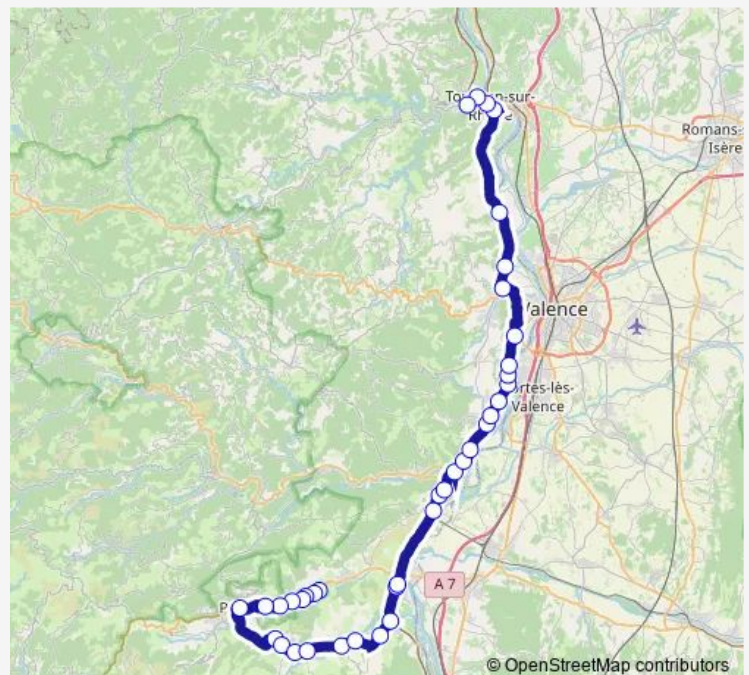

Nord

### Route schedule

Place R. Cassin — Lycée Bouvier

Monday 07:15-06:03

Tuesday 07:15-06:53

Wednesday 07:15-06:53

Thursday 07:15-06:53

Friday 07:15-06:53

Saturday —

### Route info

Direction: Place R. Cassin

Stops: 38

Trip Duration: 1 hour 52 min

E97 — Valence - Tournon sur Rhône

Centre

Les Ramières

Châteaurouge