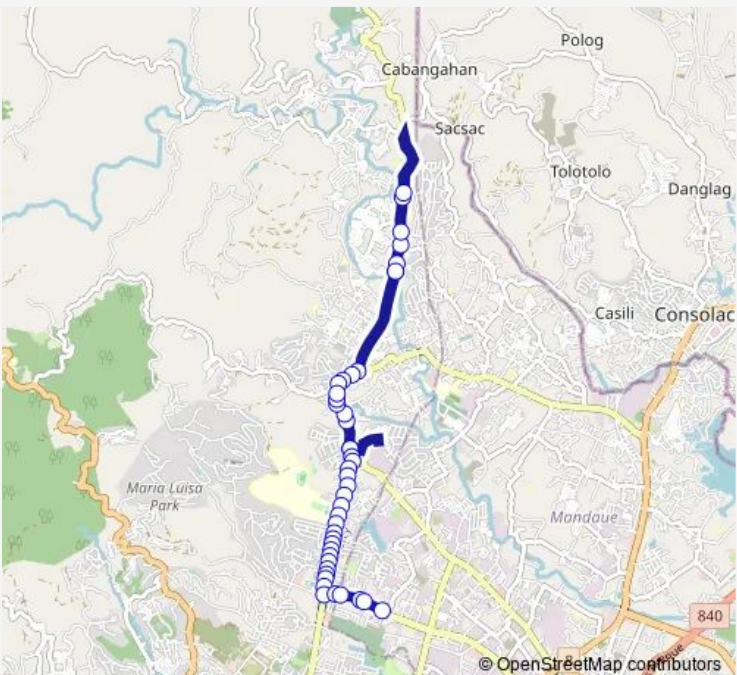

Bus PIT - OS - TALAMBAN - MANDAUE (Ibabao) via M. L. Quezon

[Go to website](#)

Direction
 Ruby Street&Emerald Street — (nodata)&S. Osmena Boulevard
 43 stops
[Open route schedule](#)

- Ruby Street&Emerald Street
- (nodata)&M. Cuenco Avenue
- (nodata)&M. Cuenco Avenue
- Pres. Roxas Street&(nodata)
- (nodata)&(nodata)
- (nodata)&M. Cuenco Avenue
- F. Cabahug Street&R. Cabahug Street
- (nodata)&(nodata)
- (nodata)&(nodata)
- F. Urot Street&F. Cabahug Street
- Kaohsiung Street&Sergio Osmena Avenue
- (nodata)&(nodata)
- F. Cabahug Street&R. Cabahug Street
- (nodata)&M. Cuenco Avenue
- (nodata)&M. Cuenco Avenue
- (nodata)&(nodata)
- (nodata)&(nodata)
- Ruby Street&Emerald Street
- P. Almendras Street&Sindulan Street
- (nodata)&M. Cuenco Avenue

Route schedule
 Ruby Street&Emerald Street — (nodata)&S. Osmena Boulevard

Monday	06:01-23:16
Tuesday	06:01-23:16
Wednesday	06:01-23:16
Thursday	06:01-23:16
Friday	06:01-23:16
Saturday	06:01-23:16
Sunday	06:01-23:16

Route info
 Direction: Ruby Street&Emerald Street
 Stops: 43
 Trip Duration: 0 hour 28 min

■ PIT - OS - TALAMBAN - MANDAUE (Ibabao) via M. L. Quezon **BusMaps**

M. Cuenco Avenue&(nodata)

M. Cuenco Avenue&(nodata)

Direction: (nodata)&S. Osmena Boulevard

Stops: 43

Trip Duration: 0 hour 27 min

P. Almendras Street&Sindulan Street

Ruby Street&Emerald Street

(nodata)&(nodata)

(nodata)&(nodata)

(nodata)&M. Cuenco Avenue