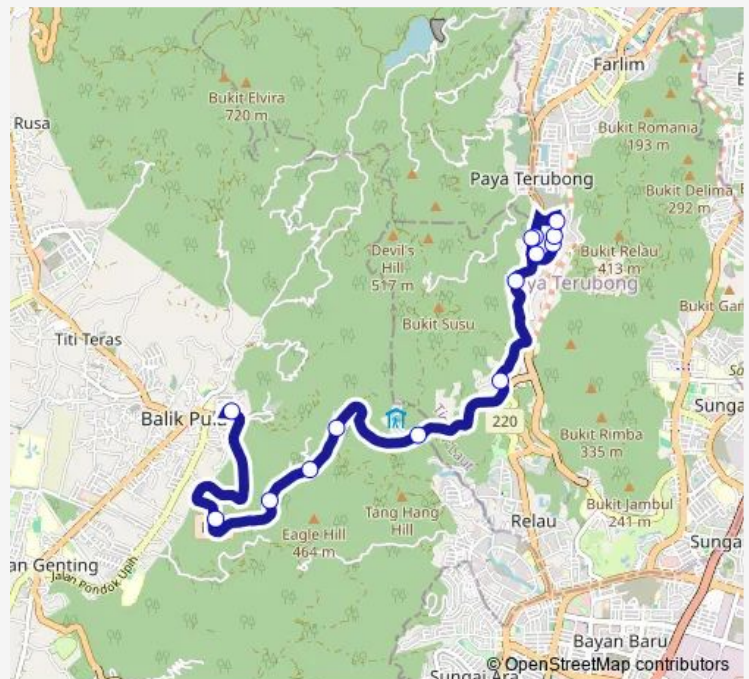

Temple Jalan Tun Sardon

Terminal Bas Balik Pulau

### Route schedule

(M1) Hub Paya Terubong - Petronas — Terminal Bas Balik Pulau

Monday 06:30-22:30

Tuesday 06:30-22:30

Wednesday 06:30-22:30

Thursday 06:30-22:30

Friday 06:30-22:30

Saturday 06:30-22:30

### Route info

Direction: (M1) Hub Paya Terubong - Petronas

Stops: 14

Trip Duration: 0 hour 20 min

T502

## Route info

Direction: Terminal Bas Balik Pulau

Stops: 14

Trip Duration: 0 hour 30 min

T502 Bus time schedules and route maps are available in an offline PDF at [busmaps.com](http://busmaps.com). Use the [busmaps.com](http://busmaps.com) website to see live bus times, train schedule or subway schedule, and step-by-step directions for all public transit in George Town