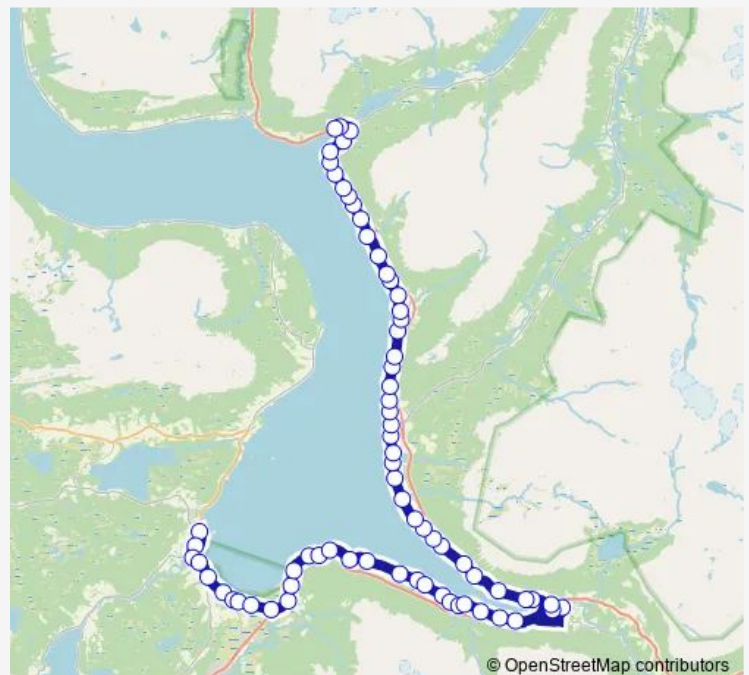

## Route info

Direction: Laksvatn

Stops: 42

Trip Duration: 0 hour 37 min

Aspenesodden

Slåttnes

Ytre Seljelv

Slåttli