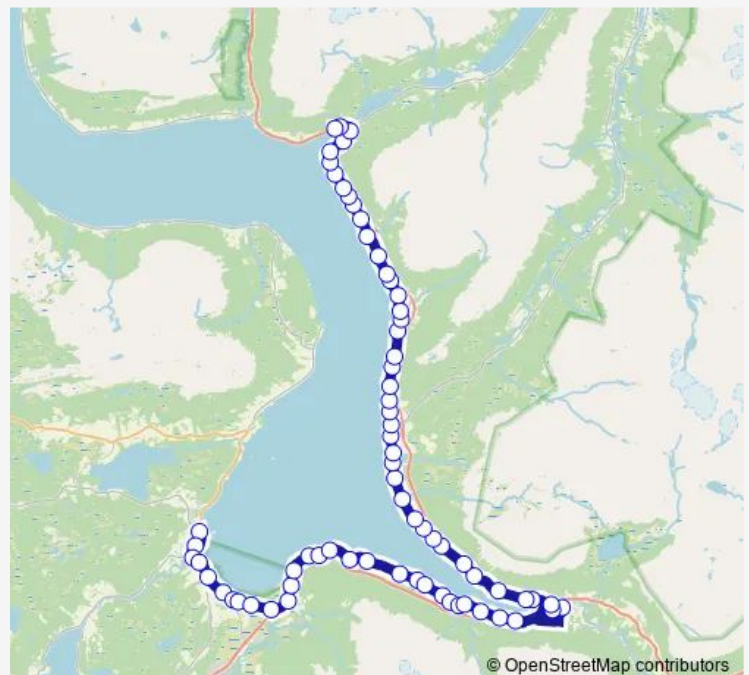

Saturday —

Sunday —

Route info

Direction: Laksvatn

Stops: 42

Trip Duration: 0 hour 37 min

© OpenStreetMap contributors

■ 407 — Storst.nes-Nordkjosbt-Laksvatn