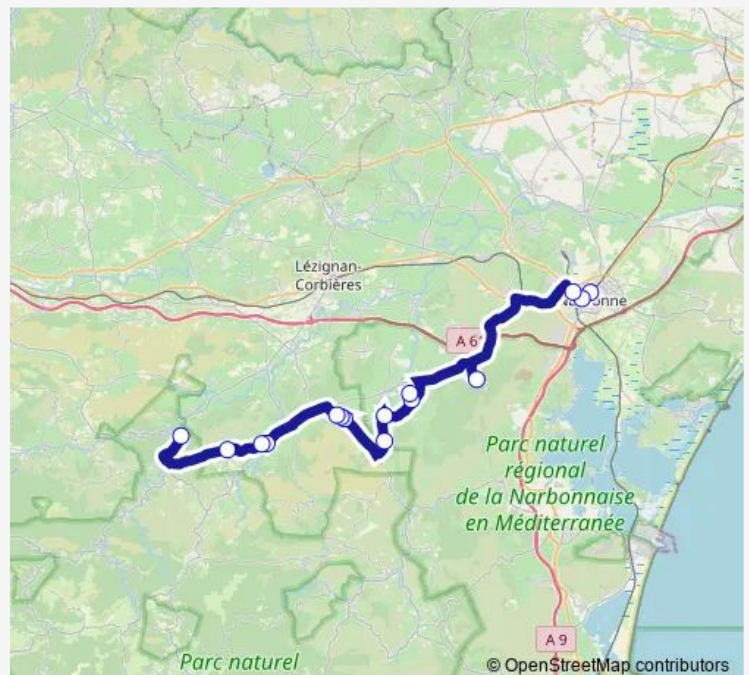

Monday 17:10-18:10

Tuesday 17:10-18:10

Wednesday 12:10

Thursday 17:10-18:10

Friday 17:10-18:10

Saturday —

Sunday —

Route info

Direction:

Stops: 0

Trip Duration: — min

407 — Lagrasse - Narbonne

Direction

undefined — undefined

0 stops

[Open route schedule](#)