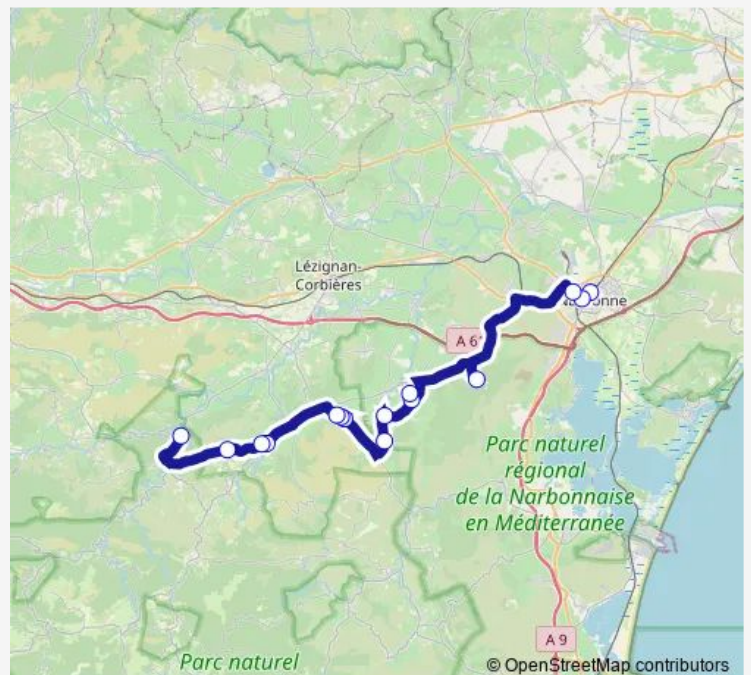

### Direction

undefined — undefined

0 stops

[Open route schedule](#)

### Route schedule

undefined — undefined

Monday 17:10-18:10

Tuesday 17:10-18:10

Wednesday 12:10

Thursday 17:10-18:10

Friday 17:10-18:10

Saturday —

### Route info

Direction:

Stops: 0

Trip Duration: — min

407 — Lagrasse - Narbonne

**Direction**

undefined — undefined

0 stops