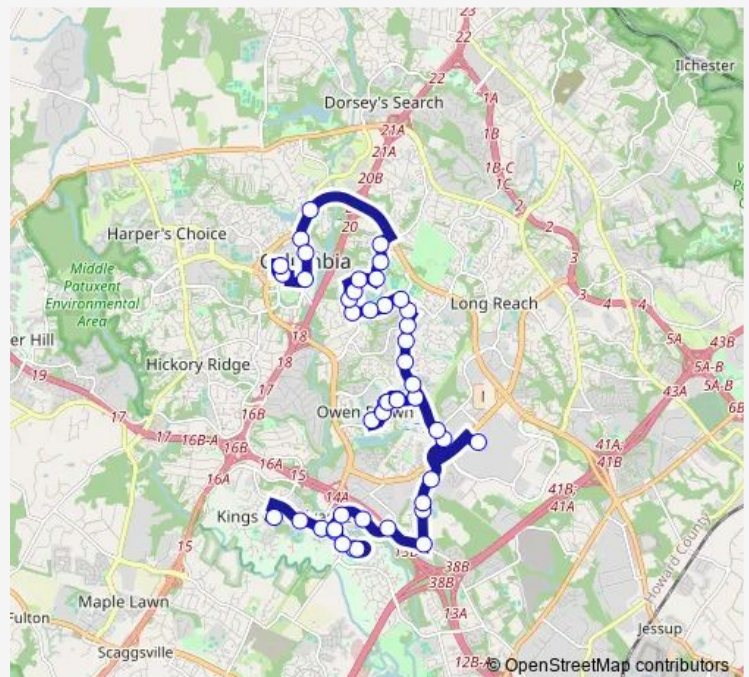

Homespun Dr / Pigeon Wing Pl (Westbound)

Homespun Dr / Angelina Cir (Westbound)

Cradlerock Way / Talisman Ln (Southbound)

Route schedule

Kings Contrivance Village Center — Mall in Columbia

Monday 05:29-22:30

Tuesday 05:29-22:30

Wednesday 05:29-22:30

Thursday 05:29-22:30

Friday 05:29-22:30

Saturday 07:21-21:00

Sunday 08:21-19:00

Route info

Direction: Kings Contrivance Village Center

Stops: 48

Trip Duration: 0 hour 42 min

407 — Owen Brown / Kings Contrivance

Cradlerock Way / Smooth Path (Southbound)

Owen Brown Village Center

Cradlerock Way / Smooth Path (Northbound)

Cradlerock Way / Talisman Ln (Northbound)

Homespun Dr / Angelina Cir (Eastbound)

Homespun Dr / Pigeon Wing Pl (Eastbound)

Oakland Mills Rd / Malindy Cir (Northbound)

Oakland Mills Rd / Loring Dr

Oakland Mills Rd / Sewells Orchard Dr

Oakland Mills Rd / Farewell Rd (Northbound)