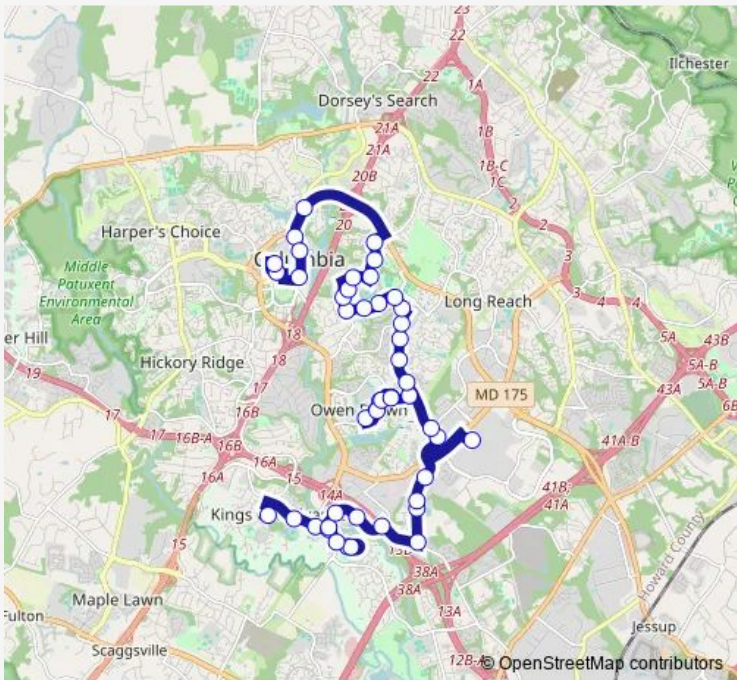

**Bus 407 Owen Brown / Kings Contrivance**

[Go to website](#)

**Direction**  
 Kings Contrivance Village Center — Mall in Columbia  
 48 stops  
[Open route schedule](#)

- Kings Contrivance Village Center
- Guilford Rd / Hammond High School
- Guilford Rd / Early April Way (Eastbound)
- Murray Hill Rd / Guilford Rd (Southbound)
- Clocktower Ln / Softwater Way
- Clocktower Lane Loop
- Clocktower Ln / Murray Hill Rd
- Murray Hill Rd / Guilford Rd (Northbound)
- Guilford Rd / The Rivers Corporate Park (Eastbound)
- Guilford Rd / The Rivers Technology Park (Eastbound)
- Guilford Rd / Gerwig Ln (Eastbound)
- Oakland Mills Rd / Guilford Rd
- Oakland Mills Rd / Monarch Mills Way South
- Oakland Mills Rd / Monarch Mills Way North
- Oakland Mills Rd / Oakwood Business Center (Northbound)
- Snowden Square (Westbound)
- Oakland Mills Rd / Oak Hall Ln (Northbound)
- Oakland Mills Rd / Dobbin Rd (Northbound)
- Homespun Dr / Pigeon Wing Pl (Westbound)
- Homespun Dr / Angelina Cir (Westbound)
- Cradlerock Way / Talisman Ln (Southbound)

Route schedule  
 Kings Contrivance Village Center — Mall in Columbia

Monday	05:29-22:30
Tuesday	05:29-22:30
Wednesday	05:29-22:30
Thursday	05:29-22:30
Friday	05:29-22:30
Saturday	07:21-21:00
Sunday	08:21-19:00

Route info  
 Direction: Kings Contrivance Village Center  
 Stops: 48  
 Trip Duration: 0 hour 42 min

407 — Owen Brown / Kings Contrivance **BusMaps**

Cradlerock Way / Smooth Path (Southbound)

Owen Brown Village Center

## Route info

Direction: Mall in Columbia

Stops: 51

Trip Duration: 0 hour 44 min

Cradlerock Way / Smooth Path (Southbound)

Owen Brown Village Center

Cradlerock Way / Smooth Path (Northbound)

Cradlerock Way / Talisman Ln (Northbound)