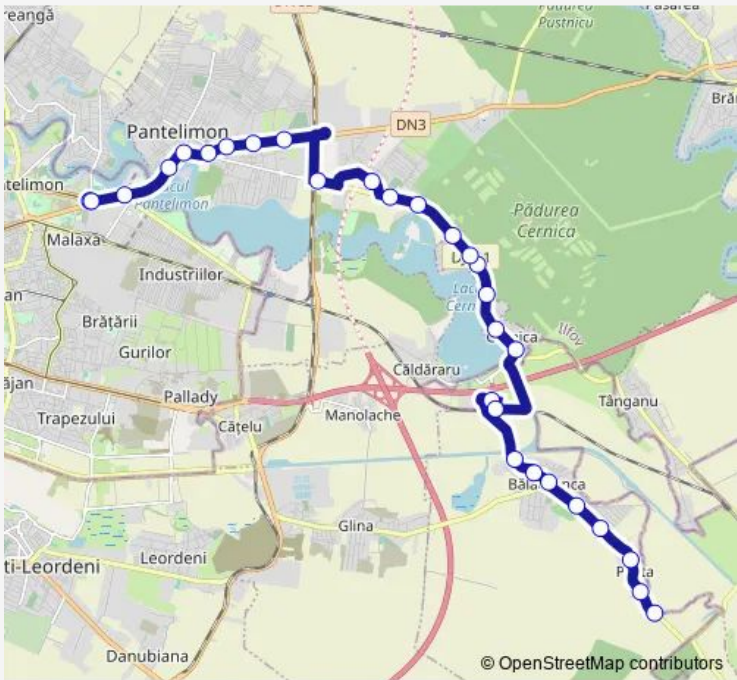

Direction
 Sat Posta — Pantelimon
 29 stops
[Open route schedule](#)

- Sat Posta
- Iazului
- Scoala
- Iesire Sat Balaceanca
- Strada Veche
- Spital Balaceanca
- Mieilor
- Intrarea Ogorului
- Complex Comercial Outlet
- Cfr Balaceanca
- Traian
- Tudor Arghezi
- Universitatea Adventus
- Veronica Micle
- Aventura Parc
- Gabriela Gegolea
- Manastirea Cernica
- Poet George Tarnea 2
- Strandului
- Soseaua Cernica 2
- Campului

Route schedule
 Sat Posta — Pantelimon

Monday	04:45-22:20
Tuesday	04:45-22:20
Wednesday	04:45-22:20
Thursday	04:45-22:20
Friday	04:45-22:20
Saturday	05:10-22:20
Sunday	05:10-22:20

Route info
 Direction: Sat Posta
 Stops: 29
 Trip Duration: 1 hour 1 min

Intrarea Ogorului

Mieilor

Spital Balaceanca

Strada Veche

Iesire Sat Balaceanca

Route schedule

Pantelimon — Sat Posta

Monday 04:50-22:40

Tuesday 04:50-22:40

Wednesday 04:50-22:40

Thursday 04:50-22:40

Friday 04:50-22:40

Saturday 04:50-22:30

Sunday 04:50-22:30

Route info

Direction: Pantelimon