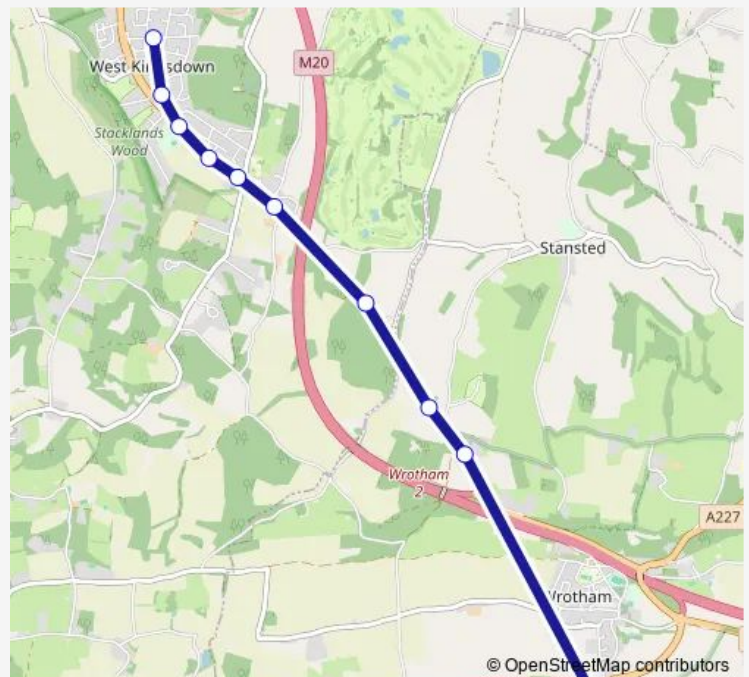

### Direction

School — Hever Road Shops

10 stops

[Open route schedule](#)

School

Tower Industrial Estate

Labour-in-Vain Road

Flagstone Paving

### Route schedule

School — Hever Road Shops

Monday 15:05

Tuesday 15:05

Wednesday 15:05

Thursday 15:05

Friday 15:05

Saturday —

### Route info

Direction: School

Stops: 10

Trip Duration: 0 hour 15 min

■ 407 — West Kingsdown - Wrotham School

**Direction**

Tower Industrial Estate — School

19 stops

[Open route schedule](#)

Tower Industrial Estate

Labour-in-Vain Road

Flagstone Paving

Millview Park

The Portobello Inn

Medical Centre

The Gamecock