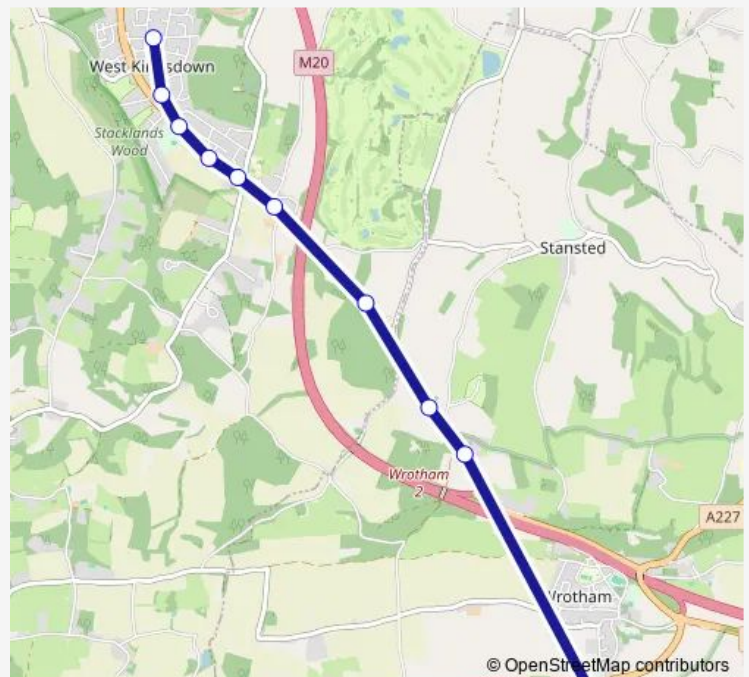

Route schedule

School — Hever Road Shops

Monday 15:05

Tuesday 15:05

Wednesday 15:05

Thursday 15:05

Friday 15:05

Saturday —

Sunday —

Route info

Direction: School

Stops: 10

Trip Duration: 0 hour 15 min

■ 407 — West Kingsdown - Wrotham School

Direction

Tower Industrial Estate — School

19 stops

[Open route schedule](#)

Tower Industrial Estate

Labour-in-Vain Road

Flagstone Paving

Millview Park

The Portobello Inn

Medical Centre

Tuesday 07:51

Wednesday 07:51

Thursday 07:51

Friday 07:51

Saturday —

Sunday —

Route info

Direction: Tower Industrial Estate