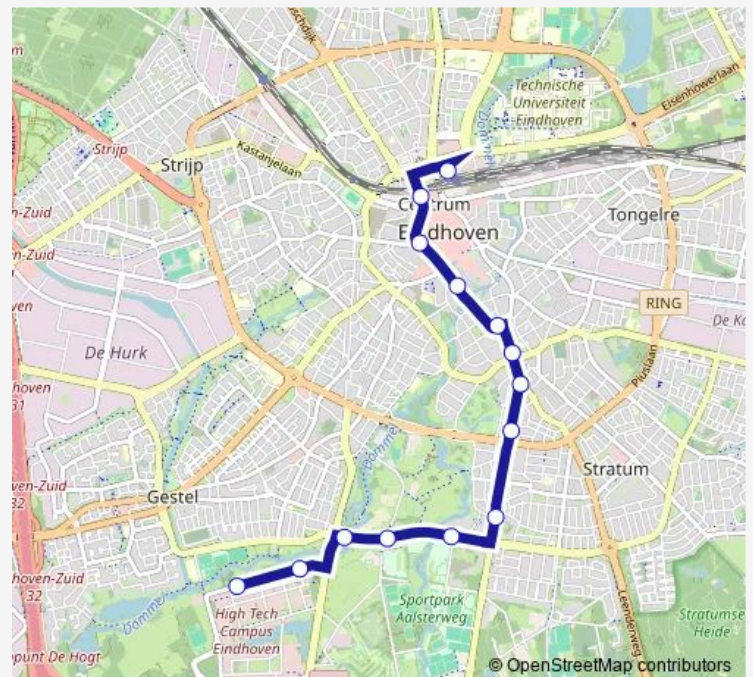

Eindhoven, Stadhuisplein

Eindhoven, Vrijstraat

Eindhoven, Piazza

Eindhoven, Station

Route schedule

Eindhoven, HTC/Dommeldal — Eindhoven, Station

Monday 13:19-20:02

Tuesday 13:19-20:02

Wednesday 13:19-20:02

Thursday 13:19-20:02

Friday 13:19-20:02

Saturday —

Sunday —

Route info

Direction: Eindhoven, HTC/Dommeldal

Stops: 14

Trip Duration: 0 hour 19 min

■ 407 — High Tech Campus - Eindhoven Station

Direction

Eindhoven, Station — Eindhoven, HTC/Dommeldal

15 stops

[Open route schedule](#)

Eindhoven, Station

Eindhoven, 18 Septemberplein

Tuesday 06:37-12:27

Wednesday 06:37-12:27

Thursday 06:37-12:27

Friday 06:37-12:27

Saturday —

Sunday —

Route info

Direction: Eindhoven, Station