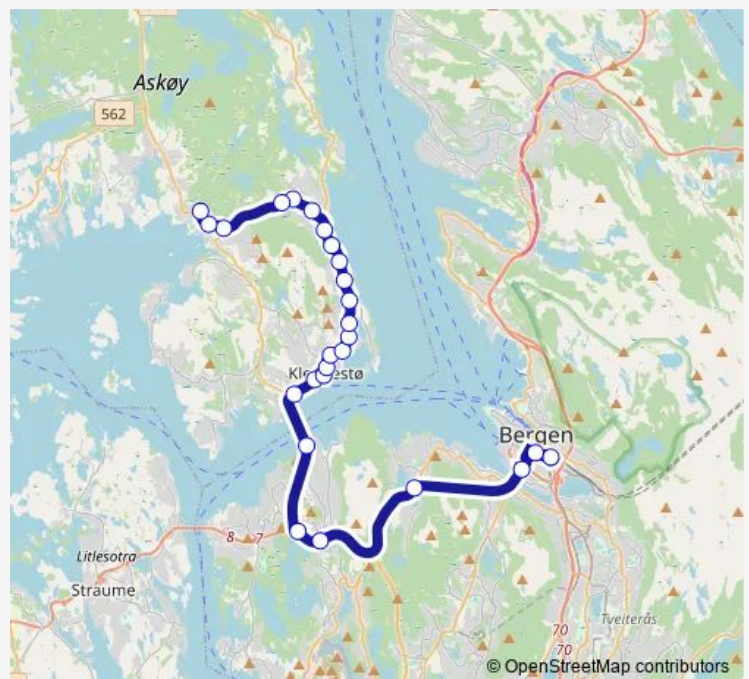

Local Bus Service 407 Haugland - Steinrusten - Kleppestø - (Bergen)

[Go to website](#)

Direction

Haugland verkstedet — Kleppestø terminal

18 stops

[Open route schedule](#)

Haugland verkstedet

Kråvik

Storebotn

Steinrusten

Djupamyrdalsveien

Brusegårdvegen

Myren

Erdal sør

Østerdalen

Bakarvågen

Florvågøen kryss

Florvåg kai

Florvåg

Florvåg Framo

Strand Florvåg

Solhola

Kleppestø senter

Kleppestø terminal

Route schedule

Haugland verkstedet — Kleppestø terminal

Monday 05:33-23:23

Tuesday 05:33-23:23

Wednesday 05:33-23:23

Thursday 05:33-23:23

Friday 05:33-23:23

Saturday 05:53-21:53

Sunday 05:53-22:53

Route info

Direction: Haugland verkstedet

Stops: 18

Trip Duration: 0 hour 22 min

407 — Haugland - Steinrusten - Kleppestø - (Bergen)