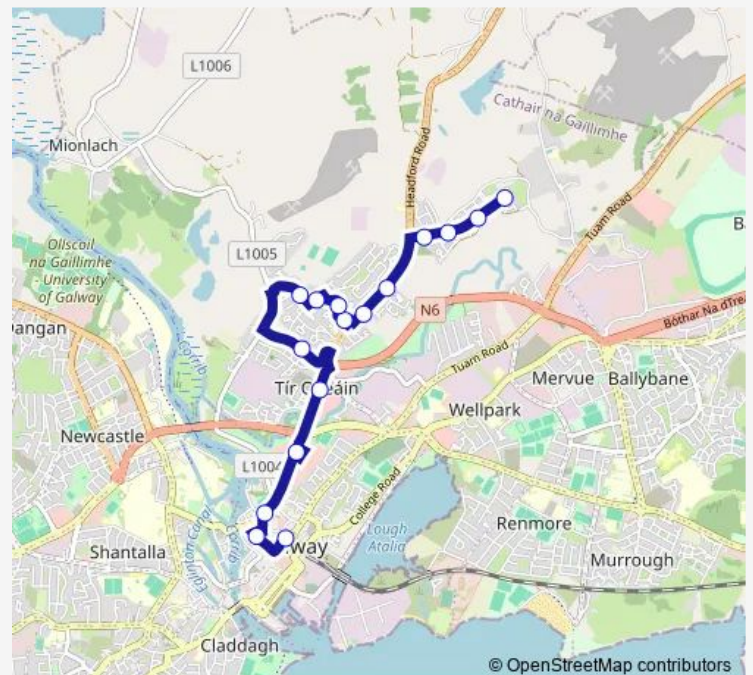

Route schedule

Maigh Riocard — Eyre Square North (Stop No 2)

Monday	07:15-23:45
Tuesday	07:15-23:45
Wednesday	07:15-23:45
Thursday	07:15-23:45
Friday	07:15-23:45
Saturday	07:45-23:45
Sunday	08:45-23:45

Route info

Direction: Maigh Riocard

Stops: 16

Trip Duration: 0 hour 17 min

407 — Eyre Square - Bóthar an Chóiste

Direction

Eyre Square East (Stop No 6) — Maigh Riocaird

16 stops

[Open route schedule](#)

Route schedule

Eyre Square East (Stop No 6) — Maigh Riocaird

Monday 06:45-23:15

Tuesday 06:45-23:15

Wednesday 06:45-23:15

Thursday 06:45-23:15

Friday 06:45-23:15

Saturday 07:15-23:15

Sunday 08:15-23:15

Route info

Direction: Eyre Square East (Stop No 6)

Stops: 16

Trip Duration: 0 hour 18 min

407 Bus time schedules and route maps are available in an offline PDF at busmaps.com. Use the busmaps.com website to see live bus times, train schedule or subway schedule, and step-by-step directions for all public transit in Galway