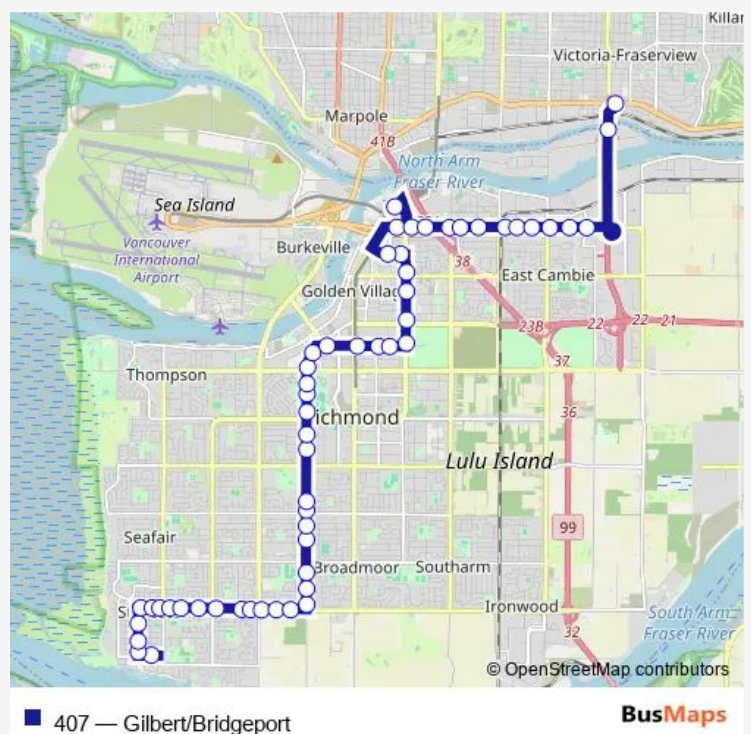

Route schedule

Steveston Exchange @ Bay 3 — Westbound Lansdowne Rd @ Cooney Rd

Monday 04:39-13:40

Tuesday 04:39-13:40

Wednesday 04:39-13:40

Thursday 04:39-13:40

Friday 04:39-13:40

Saturday 06:50-18:53

Sunday 10:42-16:29

Route info

Direction: Steveston Exchange @ Bay 3

Stops: 34

Trip Duration: 0 hour 27 min

Northbound Gilbert Rd @ Francis Rd

Northbound Gilbert Rd @ 8600 Block

Northbound Gilbert Rd @ Blundell Rd