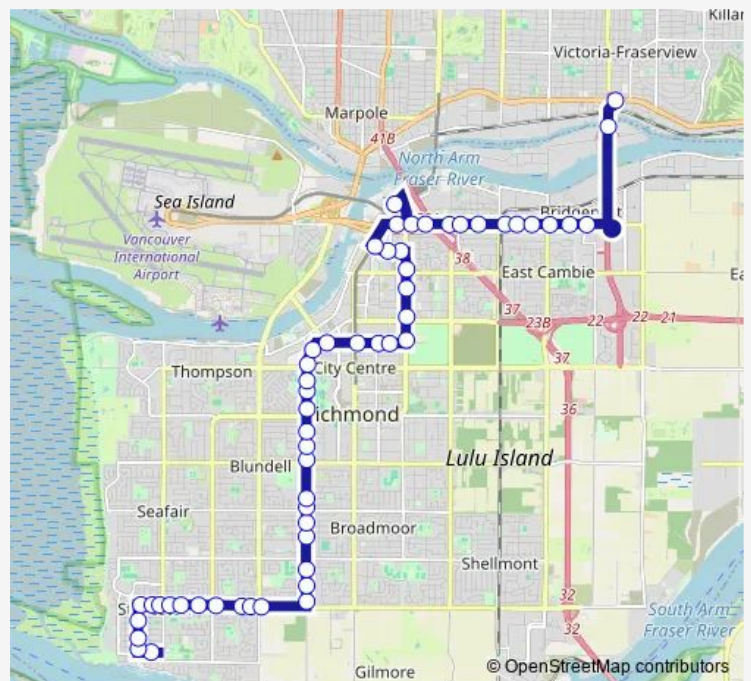

### Route schedule

Steveston Exchange @ Bay 3 — Westbound Lansdowne Rd @ Cooney Rd

Monday 04:39-13:40

Tuesday 04:39-13:40

Wednesday 04:39-13:40

Thursday 04:39-13:40

Friday 04:39-13:40

Saturday 06:50-18:53

### Route info

Direction: Steveston Exchange @ Bay 3

Stops: 30

Trip Duration: 0 hour 24 min

■ 407 — Gilbert/Bridgeport

Northbound Gilbert Rd @ Mang Rd

Northbound Gilbert Rd @ Granville Ave

Northbound Gilbert Rd @ Azure Rd