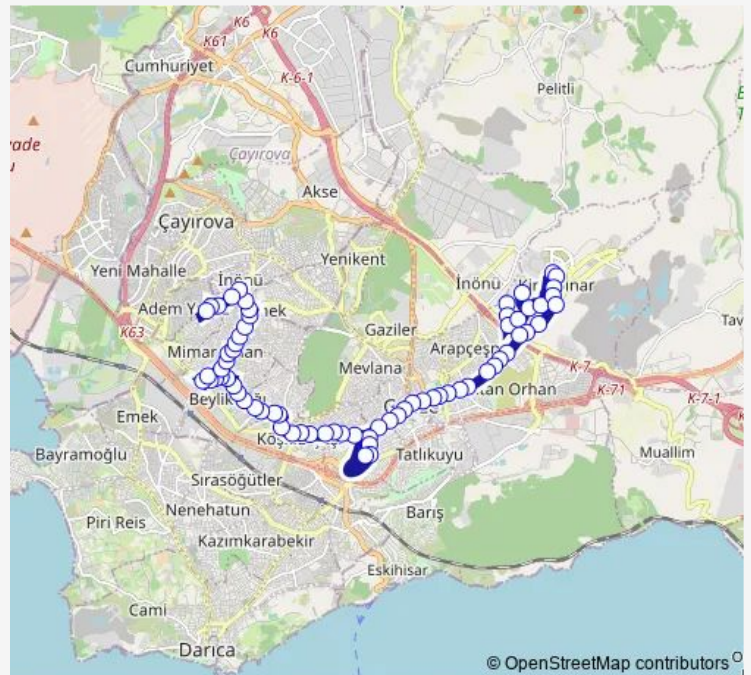

Saturday 06:25-20:20

Sunday 06:25-20:20

**Route info**

Direction: Ertuğrulgazi İlkokulu 1

Stops: 64

Trip Duration: 0 hour 31 min

■ 407 — Beylikbağı-Kirazpınar

BusMaps