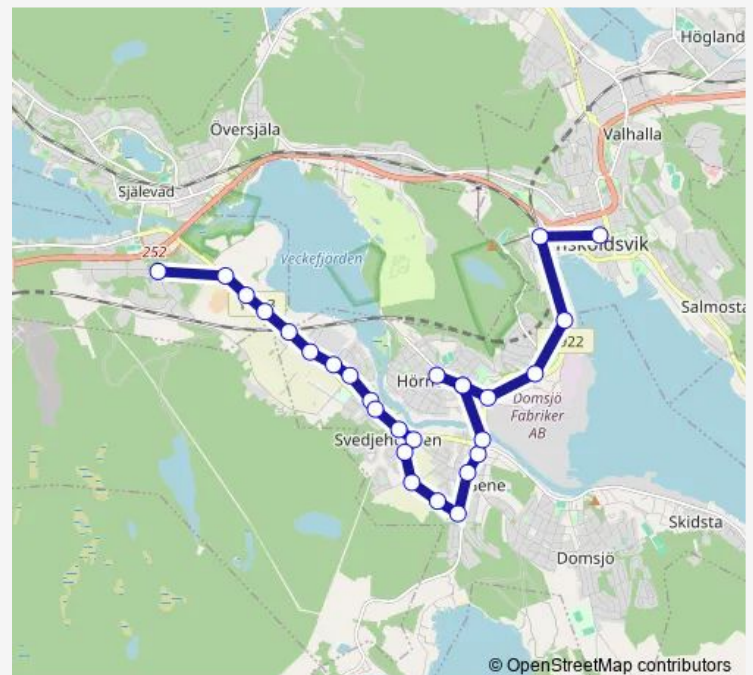

Saturday —

Sunday —

Route info

Direction: Örnsköldsvik Örnparken

Stops: 24

Trip Duration: 0 hour 25 min

Yrkesskolan

Solänget