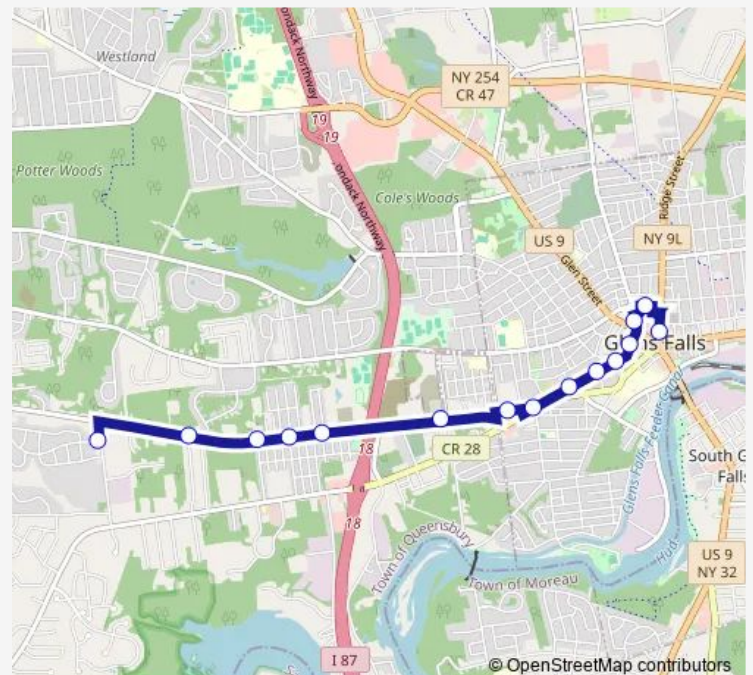

Luzerne Rd & Sugarbush Rd

Luzerne Rd & Indiana Ave

Luzerne Rd & Minnesota Ave

Luzerne Rd & Stephanie Ln

Vandusen Rd & Herald Dr

Route schedule

Ridge Street Terminal — Vandusen Rd & Herald Dr

Monday 07:00-16:40

Tuesday 07:00-16:40

Wednesday 07:00-16:40

Thursday 07:00-16:40

Friday 07:00-16:40

Saturday 09:00-17:10

Sunday —

Route info

Direction: Ridge Street Terminal

Stops: 15

Trip Duration: 0 hour 15 min

407 — West Glens Falls

Direction

Vandusen Rd & Herald Dr — Ridge Street Terminal

17 stops

[Open route schedule](#)

Vandusen Rd & Herald Dr

Forest Park

Corinth Rd & Carey Rd

Corinth Rd & Big Bay Rd (Stewarts)

Main St & Ryan Ave

Main St & Pine St

Main St & @ 2nd St

Main St & Richardson St

Main St & Caroline St.