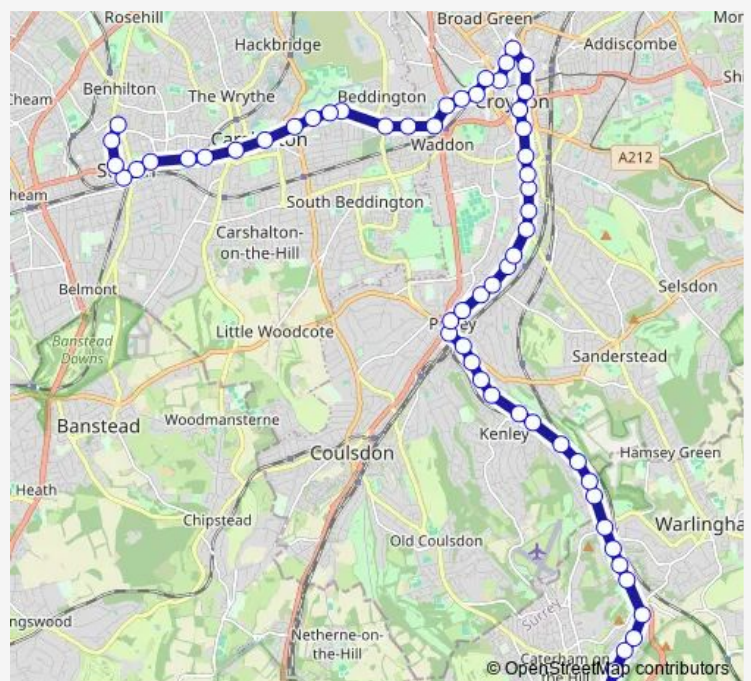

Purley High Street / Purley Station

### Route schedule

Caterham Valley — Sutton / Marshalls Road

Monday 00:10-23:55

Tuesday 00:10-23:55

Wednesday 00:10-23:55

Thursday 00:10-23:55

Friday 00:10-23:55

Saturday 00:10-23:55

### Route info

Direction: Caterham Valley

Stops: 60

Trip Duration: 1 hour 32 min

407 — Sutton - Wallington Green - Croydon - Purley - Caterham

Purley / Downlands Precinct

Christchurch Road / Purley Hospital