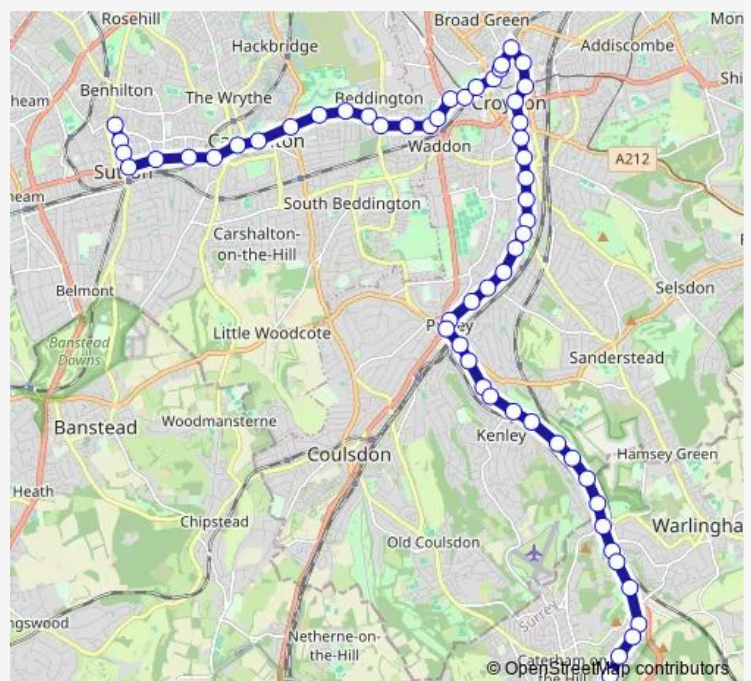

Purley High Street / Purley Station

### Route schedule

Caterham Valley — Sutton / Marshalls Road

Monday 00:10-23:55

Tuesday 00:10-23:55

Wednesday 00:10-23:55

Thursday 00:10-23:55

Friday 00:10-23:55

Saturday 00:10-23:55

### Route info

Direction: Caterham Valley

Stops: 60

Trip Duration: 0 hour 54 min

407 — Sutton - Wallington Green - Croydon - Purley - Caterham

Purley / Downlands Precinct

Christchurch Road / Purley Hospital