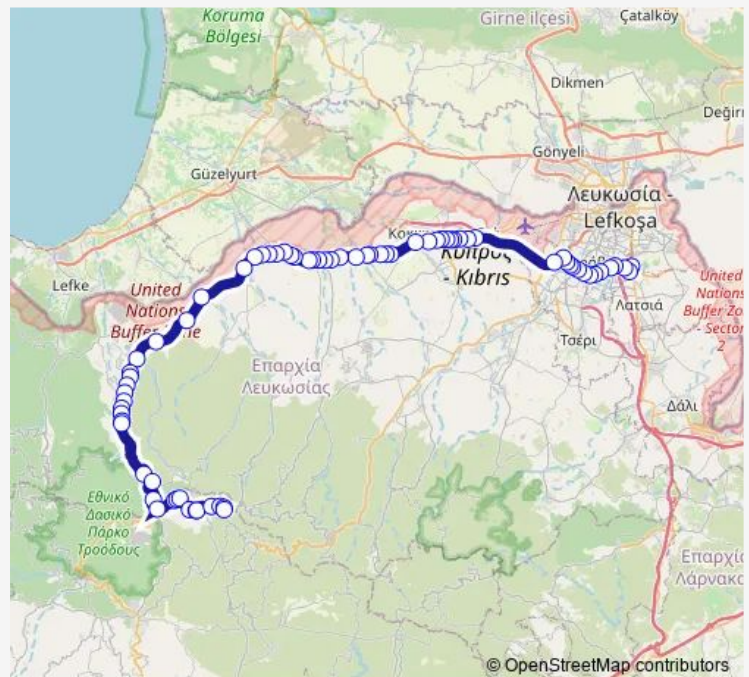

Bus 407 Chandria - Kakopetria - Astromeritis - Gen. Hospital

[Go to website](#)

Direction

Chandria Square 2 — Nicosia General Hospital

73 stops

[Open route schedule](#)

- Chandria Square 2
- Georgiou Griva Digeni Ave. - 2nd Chandria 1
- Georgiou Griva Digeni Ave. - 3rd Chandria 1
- Kyperounda Winery 1
- Archiep. Makariou C´ Ave. - 7th Kyperounta 2
- Archiep. Makariou C´ Ave. - 9th Kyperounta 1
- Archiep. Makariou C´ Ave. - 10th Kyperounta 1
- Kyperounta Hospital
- Archiep. Makariou C´ Ave. - 11th Kyperounta 1
- Archiepiskopou Makariou C´ Avenue - Karvounas 2
- Platania - Forest Station 2
- Distrato Spilion
- Lefkosias - Troodos - Droseri Potamia 2
- Lefkosias - Troodos - Sinaoros 2
- Ag. Ioannis Theologos Church 2
- Lefkosias - Troodos - Chaniou Avenue 2
- Lefkosias-Troodos - Old Kalliana Train Station 2
- Osel Tempria Offices
- Chrysanhos Mylona Military Camp 2
- Lefkosias - Troodos 2
- Lefkosias - Troodos - Grigori Afxentiou

Route schedule

Chandria Square 2 — Nicosia General Hospital

Monday	04:50-17:15
Tuesday	04:50-17:15
Wednesday	04:50-17:15
Thursday	04:50-17:15
Friday	04:50-17:15
Saturday	04:50-17:15
Sunday	04:50-17:15

Route info

Direction: Chandria Square 2

Stops: 73

Trip Duration: 1 hour 33 min

407 — Chandria - Kakopetria - Astromeritis - Gen. Hospital

Markos Drakos Military Camp 2

Distrato Ag. Theodorou 2

Mitropolitiki Chrysanthou Sarigianni - Atsas 2