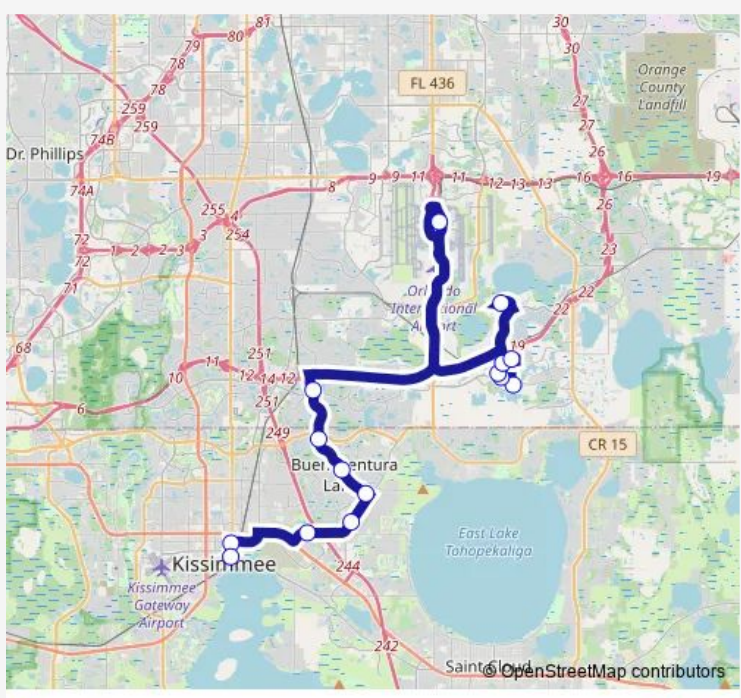

Bus 407 Kissimmee/Medical City/OIA Fastlink

[Go to website](#)

Direction
 Hartwell CT AND Laureate Blvd — Pleasant ST AND Neptune Rd

15 stops

[Open route schedule](#)

- Hartwell CT AND Laureate Blvd
- Veterans WAY AND Laureate Blvd
- Veterans WAY AND Lake Nona Blvd
- Lake Nona Blvd AND Nemours Pkwy
- Nemours PKY AND Nemours Hospital
- Wellspring DR AND Usta Blvd
- Jeff Fuqua Blvd S AND Quick Turnaround Rd
- Landstar Blvd AND Arbor Meadows Blvd
- Buenaventura Blvd AND Lakepointe Cir
- Buenaventura Blvd AND Gait Ct
- Buenaventura Blvd AND Oakwood Dr
- Simpson RD AND Marisol Loop
- Fortune RD AND Shadow Oaks Rd
- N Main ST AND W Lake St
- Pleasant ST AND Neptune Rd

Route schedule
 Hartwell CT AND Laureate Blvd — Pleasant ST AND Neptune Rd

Monday	06:30-19:45
Tuesday	06:30-19:45
Wednesday	06:30-19:45
Thursday	06:30-19:45
Friday	06:30-19:45
Saturday	06:25-19:40
Sunday	—

Route info

Direction: Hartwell CT AND Laureate Blvd

Stops: 15

Trip Duration: 1 hour 1 min

407 — Kissimmee/Medical City/OIA Fastlink **BusMaps**

Direction

Pleasant ST AND Neptune Rd — Hartwell CT AND Laureate Blvd

13 stops

[Open route schedule](#)

Pleasant ST AND Neptune Rd

Fortune RD AND Bill Beck Blvd

Simpson RD AND Winners Cir

Buenaventura Blvd AND Oakwood Dr

Buenaventura Blvd AND Bridle Ct

Buenaventura Blvd AND Lakepointe Cir