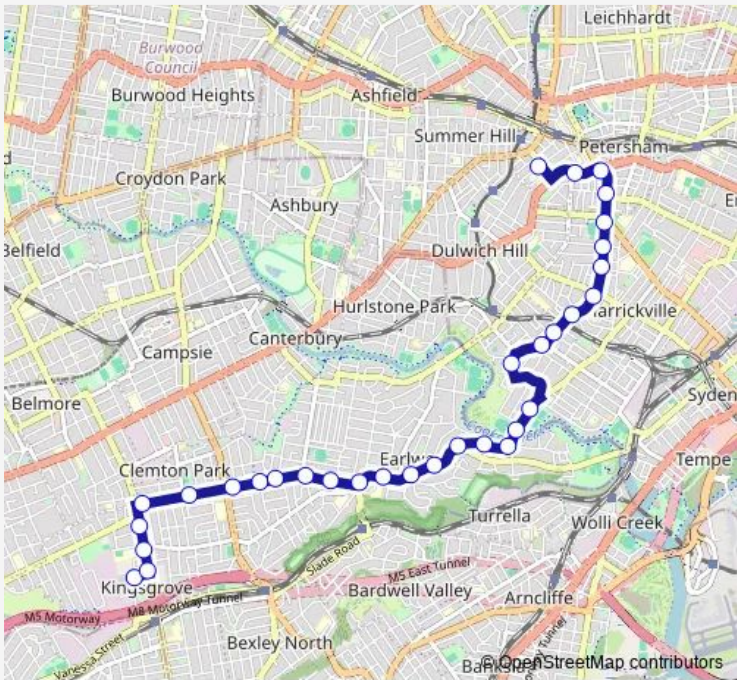

**School Bus 607s Kingsgrove Depot to Christian Bros Lewisham**

[Go to website](#)

**Direction**  
 Kingsgrove Bus Depot, Richland St — Christian Brothers' High School, Denison Rd

32 stops

[Open route schedule](#)

- Kingsgrove Bus Depot, Richland St
- Kingsgrove Rd At Omnibus Rd
- Kingsgrove North High School, Kingsgrove Rd
- Kingsgrove Rd At Oatley St
- William St Opp Shackel Av
- William St After Alfred St
- William St Opp Clemton Park Shops
- William St Opp Main St
- William St At Westfield St
- William St After Woolcott St
- William St Before Cameron Av
- Earlwood Shops, Homer St, Stand C
- Homer St Opp Our Lady Of Lourdes Church
- Homer St Before Watkin Av
- Homer St Before Wellington Rd
- Homer St Opp Bayview Av
- Homer St Opp Undercliffe Public School
- Homer St Opp Undercliffe Rd
- HJ Mahoney Memorial Park, Illawarra Rd
- Illawarra Rd At Wallace St

**Route schedule**  
 Kingsgrove Bus Depot, Richland St — Christian Brothers' High School, Denison Rd

Monday	07:37-07:39
Tuesday	07:37-07:39
Wednesday	07:37-07:39
Thursday	07:37-07:39
Friday	—
Saturday	—
Sunday	—

**Route info**

Direction: Kingsgrove Bus Depot, Richland St

Stops: 32

Trip Duration: 0 hour 38 min

Beauchamp St Before Riverside Cres

Beauchamp St Opp Marrickville West Primary School

Livingstone Rd Opp Moncur St